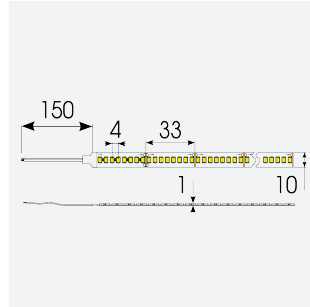

P-Cell PRO LED Strip

P-Cell 24V 19.2W IP20 White 2700K 10m
Code: P/24/05/20/01/27/S02/01

Category	LED Strip
Application	Hospitality, Residential, Retail
Specification	Architectural

PRODUCT FEATURES

- P-CELL Professional LED strip suitable for high end residential, hospitality, retail and commercial applications
- Elite level LED chip technology with >97 CRI and low SDCM produce the best quality white light
- An extensive range of colour temperature options, IP ratings and power outputs offer the ultimate package of flexibility and versatility, suited for all high end applications
- Large strip pack sizes and multiple connector packs offers great time saving and ease when working on a large scale project
- Super high efficacy ensures peak performance, whilst also remaining economical and energy saving, helping to reduce overall energy consumption for all large scale installations
- High LED density (240 LEDs per metre) provides a uniform output reducing spotting and providing a more seamless output of light compared to traditional LED strips, coupled with a high CRI this ensures suitability for use within professional display and high end retail environments
- Fast fit plug and play connections available
- Joint and connection accessories sold separately
- 240

GENERAL INFORMATION	
Wattage	19.2W/m
Lumens Delivered	1862lm/m
Lm/W	97lm/W
Beam Angle	120
CRI	97
CCT	2700K
Input	24V
Operating Temp	-20°C - 45°C
SDCM	3
Product Weight without Packaging	0.14 kg

TECHNICAL INFORMATION	
Light Source	LED
IP Rating	IP20
Class Protection	3
Internal / External	Internal
Surface / Recessed / Suspended	Ceiling, Recessed, Wall
Lumen Depreciation	L70 50,000h
Warranty (Years)	5
CE Mark	Yes
Height	1.5 mm
LED Strip LEDs Per Metre	240