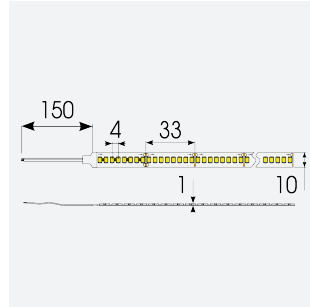

P-Cell PRO LED Strip

Application	Hospitality, Residential, Retail
Specification	Architectural

P-Cell 24V 19.2W IP20 White 2700K 10m
Code: P/24/05/20/01/27/S02/01

PRODUCT FEATURES

- P-CELL Professional LED strip suitable for high end residential, hospitality, retail and commercial applications
- Elite level LED chip technology with >97 CRI and low SDCM produce the best quality white light
- An extensive range of colour temperature options, IP ratings and power outputs offer the ultimate package of flexibility and versatility, suited for all high end applications
- Large strip pack sizes and multiple connector packs offers great time saving and ease when working on a large scale project
- Super high efficacy ensures peak performance, whilst also remaining economical and energy saving, helping to reduce overall energy consumption for all large scale installations
- High LED density (240 LEDs per metre) provides a uniform output reducing spotting and providing a more seamless output of light compared to traditional LED strips, coupled with a high CRI this ensures suitability for use within professional display and high end retail environments
- Fast fit plug and play connections available
- Joint and connection accessories sold separately
- 240

GENERAL INFORMATION

Wattage	19.2W/m
Lumens Delivered	1862lm/m
Lm/W	97lm/W
Beam Angle	120
CRI	97
CCT	2700K
Input	24V
Operating Temp	-20°C - 45°C
SDCM	3
Product Weight without Packaging	0.14 kg

TECHNICAL INFORMATION

Light Source	LED
IP Rating	IP20
Class Protection	3
Internal / External	Internal
Surface / Recessed / Suspended	Ceiling, Recessed, Wall
Lumen Depreciation	L70 50,000h
Warranty (Years)	5
CE Mark	Yes
Height	2 mm
LED Strip LEDs Per Metre	240