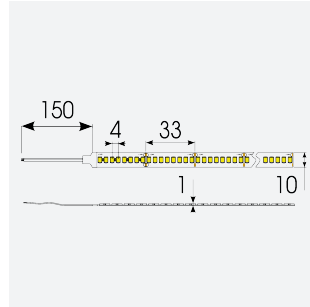

P-Cell PRO LED Strip

P-Cell 24V 19.2W IP20 White 2700K 5m
Code: P/24/05/20/01/27/S01/01

Category	LED Strip
Application	Hospitality, Residential, Retail
Specification	Architectural

PRODUCT FEATURES

- P-CELL Professional LED strip suitable for high end residential, hospitality, retail and commercial applications
- Elite level LED chip technology with >97 CRI and low SDCM produce the best quality white light
- An extensive range of colour temperature options, IP ratings and power outputs offer the ultimate package of flexibility and versatility, suited for all high end applications
- Large strip pack sizes and multiple connector packs offers great time saving and ease when working on a large scale project
- Super high efficacy ensures peak performance, whilst also remaining economical and energy saving, helping to reduce overall energy consumption for all large scale installations
- High LED density (240 LEDs per metre) provides a uniform output reducing spotting and providing a more seamless output of light compared to traditional LED strips, coupled with a high CRI this ensures suitability for use within professional display and high end retail environments
- Fast fit plug and play connections available
- Joint and connection accessories sold separately
- 240

GENERAL INFORMATION	
Wattage	19.2W/m
Lumens Delivered	1862lm/m
Lm/W	97lm/W
Beam Angle	120
CRI	97
CCT	2700K
Input	24V
Operating Temp	-20°C - 45°C
SDCM	3
Product Weight without Packaging	0.07 kg

TECHNICAL INFORMATION	
Light Source	LED
IP Rating	IP20
Class Protection	3
Internal / External	Internal
Surface / Recessed / Suspended	Ceiling, Recessed, Wall
Lumen Depreciation	L70 50,000h
Warranty (Years)	5
CE Mark	Yes
Height	1.5 mm
LED Strip LEDs Per Metre	240