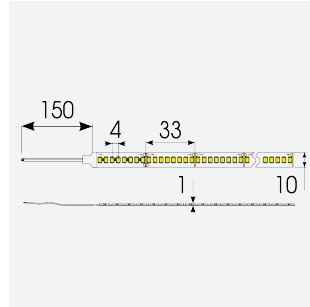

P-Cell PRO LED Strip

P-Cell 24V 19.2W IP20 White 2200K 50m
Code: P/24/05/20/01/22/S05/01

Category	LED Strip
Application	Hospitality, Residential, Retail
Specification	Architectural

PRODUCT FEATURES

- P-CELL Professional LED strip suitable for high end residential, hospitality, retail and commercial applications
- Elite level LED chip technology with >97 CRI and low SDCM produce the best quality white light
- An extensive range of colour temperature options, IP ratings and power outputs offer the ultimate package of flexibility and versatility, suited for all high end applications
- Large strip pack sizes and multiple connector packs offers great time saving and ease when working on a large scale project
- Super high efficacy ensures peak performance, whilst also remaining economical and energy saving, helping to reduce overall energy consumption for all large scale installations
- High LED density (240 LEDs per metre) provides a uniform output reducing spotting and providing a more seamless output of light compared to traditional LED strips, coupled with a high CRI this ensures suitability for use within professional display and high end retail environments
- Fast fit plug and play connections available
- Joint and connection accessories sold separately
- 240

GENERAL INFORMATION	
Wattage	19.2W/m
Lumens Delivered	1803lm/m
Lm/W	92lm/W
Beam Angle	120
CRI	97
CCT	2200K
Input	24V
Operating Temp	-20°C - 45°C
SDCM	3
Product Weight without Packaging	0.7 kg

TECHNICAL INFORMATION	
Light Source	LED
IP Rating	IP20
Class Protection	3
Internal / External	Internal
Surface / Recessed / Suspended	Ceiling, Recessed, Wall
Lumen Depreciation	L70 50,000h
Warranty (Years)	5
CE Mark	Yes
Height	1.5 mm
LED Strip LEDs Per Metre	240