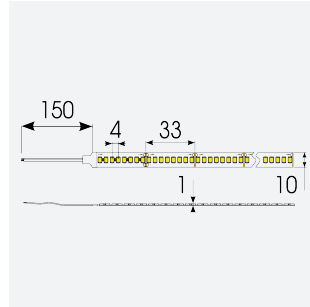

P-Cell PRO LED Strip

Application	Hospitality, Residential, Retail
Specification	Architectural

P-Cell 24V 19.2W IP20 White 2200K 50m
Code: P/24/05/20/01/22/S05/01

PRODUCT FEATURES

- P-CELL Professional LED strip suitable for high end residential, hospitality, retail and commercial applications
- Elite level LED chip technology with >97 CRI and low SDCM produce the best quality white light
- An extensive range of colour temperature options, IP ratings and power outputs offer the ultimate package of flexibility and versatility, suited for all high end applications
- Large strip pack sizes and multiple connector packs offers great time saving and ease when working on a large scale project
- Super high efficacy ensures peak performance, whilst also remaining economical and energy saving, helping to reduce overall energy consumption for all large scale installations
- High LED density (240 LEDs per metre) provides a uniform output reducing spotting and providing a more seamless output of light compared to traditional LED strips, coupled with a high CRI this ensures suitability for use within professional display and high end retail environments
- Fast fit plug and play connections available
- Joint and connection accessories sold separately
- 240

GENERAL INFORMATION

Wattage	19.2W/m
Lumens Delivered	1803lm/m
Lm/W	92lm/W
Beam Angle	120
CRI	97
CCT	2200K
Input	24V
Operating Temp	-20°C - 45°C
SDCM	3
Product Weight without Packaging	0.7 kg

TECHNICAL INFORMATION

Light Source	LED
IP Rating	IP20
Class Protection	3
Internal / External	Internal
Surface / Recessed / Suspended	Ceiling, Recessed, Wall
Lumen Depreciation	L70 50,000h
Warranty (Years)	5
CE Mark	Yes
Height	2 mm
LED Strip LEDs Per Metre	240