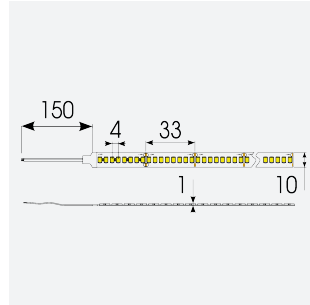

P-Cell PRO LED Strip

Application	Hospitality, Residential, Retail
Specification	Architectural

P-Cell 24V 19.2W IP20 White 2200K 50m
Code: P/24/05/20/01/22/S05/01

- P-CELL Professional LED strip suitable for high end residential, hospitality, retail and commercial applications
- Elite level LED chip technology with >97 CRI and low SDCM produce the best quality white light
- An extensive range of colour temperature options, IP ratings and power outputs offer the ultimate package of flexibility and versatility, suited for all high end applications
- Large strip pack sizes and multiple connector packs offers great time saving and ease when working on a large scale project
- Super high efficacy ensures peak performance, whilst also remaining economical and energy saving, helping to reduce overall energy consumption for all large scale installations
- High LED density (240 LEDs per metre) provides a uniform output reducing spotting and providing a more seamless output of light compared to traditional LED strips, coupled with a high CRI this ensures suitability for use within professional display and high end retail environments
- Fast fit plug and play connections available
- Joint and connection accessories sold separately
- 240

GENERAL INFORMATION	
Wattage	19.2W/m
Lumens Delivered	1803lm/m
Lm/W	92lm/W
Beam Angle	120
CRI	97
CCT	2200K
Input	24V
Operating Temp	-20°C - 45°C
SDCM	3
Product Weight without Packaging	0.7 kg

TECHNICAL INFORMATION	
Light Source	LED
IP Rating	IP20
Class Protection	3
Internal / External	Internal
Surface / Recessed / Suspended	Ceiling, Recessed, Wall
Lumen Depreciation	L70 50,000h
Warranty (Years)	5
CE Mark	Yes
Height	1.5 mm
LED Strip LEDs Per Metre	240