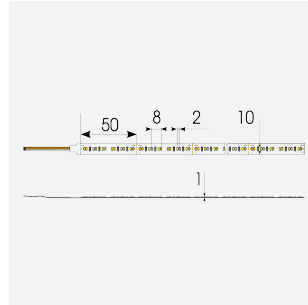

# P-Cell PRO LED Strip

P-Cell 24V 19.2W IP20 White 2200K 10m  
**Code: P/24/05/20/01/22/S02/01**

Category	LED Strip
Application	Hospitality, Residential, Retail
Specification	Architectural

## PRODUCT FEATURES

- P-CELL Professional LED strip suitable for high end residential, hospitality, retail and commercial applications
- Elite level LED chip technology with >97 CRI and low SDCM produce the best quality white light
- An extensive range of colour temperature options, IP ratings and power outputs offer the ultimate package of flexibility and versatility, suited for all high end applications
- Large strip pack sizes and multiple connector packs offers great time saving and ease when working on a large scale project
- Super high efficacy ensures peak performance, whilst also remaining economical and energy saving, helping to reduce overall energy consumption for all large scale installations
- High LED density (240 LEDs per metre) provides a uniform output reducing spotting and providing a more seamless output of light compared to traditional LED strips, coupled with a high CRI this ensures suitability for use within professional display and high end retail environments
- Fast fit plug and play connections available
- Joint and connection accessories sold separately
- 240

GENERAL INFORMATION	
Wattage	19.2W/m
Lumens Delivered	1803lm/m
Lm/W	92lm/W
Beam Angle	120
CRI	97
CCT	2200K
Input	24V
Operating Temp	-20°C - 45°C
SDCM	3
Product Weight without Packaging	0.14 kg

TECHNICAL INFORMATION	
Light Source	LED
IP Rating	IP20
Class Protection	3
Internal / External	Internal
Surface / Recessed / Suspended	Ceiling, Recessed, Wall
Lumen Depreciation	L70 50,000h
Warranty (Years)	5
CE Mark	Yes
Height	1.5 mm
LED Strip LEDs Per Metre	240