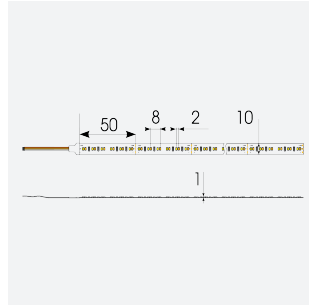

# P-Cell PRO LED Strip

Application	Hospitality, Residential, Retail
Specification	Architectural

P-Cell 24V 19.2W IP20 White 2200K 10m  
Code: P/24/05/20/01/22/S02/01

- P-CELL Professional LED strip suitable for high end residential, hospitality, retail and commercial applications
- Elite level LED chip technology with >97 CRI and low SDCM produce the best quality white light
- An extensive range of colour temperature options, IP ratings and power outputs offer the ultimate package of flexibility and versatility, suited for all high end applications
- Large strip pack sizes and multiple connector packs offers great time saving and ease when working on a large scale project
- Super high efficacy ensures peak performance, whilst also remaining economical and energy saving, helping to reduce overall energy consumption for all large scale installations
- High LED density (240 LEDs per metre) provides a uniform output reducing spotting and providing a more seamless output of light compared to traditional LED strips, coupled with a high CRI this ensures suitability for use within professional display and high end retail environments
- Fast fit plug and play connections available
- Joint and connection accessories sold separately
- 240

GENERAL INFORMATION	
Wattage	19.2W/m
Lumens Delivered	1803lm/m
Lm/W	92lm/W
Beam Angle	120
CRI	97
CCT	2200K
Input	24V
Operating Temp	-20°C - 45°C
SDCM	3
Product Weight without Packaging	0.14 kg

TECHNICAL INFORMATION	
Light Source	LED
IP Rating	IP20
Class Protection	3
Internal / External	Internal
Surface / Recessed / Suspended	Ceiling, Recessed, Wall
Lumen Depreciation	L70 50,000h
Warranty (Years)	5
CE Mark	Yes
Height	1.5 mm
LED Strip LEDs Per Metre	240