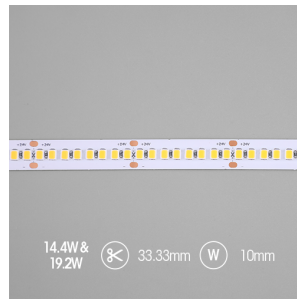

P-Cell PRO LED Strip

P-Cell 24V 19.2W IP20 White 2200K 10m
Code: P/24/05/20/01/22/S02/01

| | |
|----------------------|----------------------------------|
| Application | Hospitality, Residential, Retail |
| Specification | Architectural |

- Super high efficacy ensures peak performance, whilst also remaining economical and energy saving, helping to reduce overall energy consumption for all large scale installations
- High LED density (240 LEDs per metre) provides a uniform output reducing spotting and providing a more seamless output of light compared to traditional LED strips.
- An extensive range of colour temperature options, IP ratings and power outputs offer the ultimate package of flexibility and versatility, suited for all high end applications
- Large strip pack sizes and multiple connector packs offers great time saving and ease when working on a large scale project
- 240

| GENERAL INFORMATION | |
|----------------------------------|--------------|
| Wattage | 19.2W/m |
| Lumens Delivered | 1803lm/m |
| Lm/W | 92lm/W |
| Beam Angle | 120 |
| CRI | 97 |
| CCT | 2200K |
| Input | 24V |
| Operating Temp | -20°C - 45°C |
| SDCM | 3 |
| Product Weight without Packaging | 0.14 kg |

| TECHNICAL INFORMATION | |
|--------------------------------|-------------------------|
| Light Source | LED |
| IP Rating | IP20 |
| Class Protection | 3 |
| Internal / External | Internal |
| Surface / Recessed / Suspended | Ceiling, Recessed, Wall |
| Lumen Depreciation | L70 50,000h |
| Warranty (Years) | 5 |
| CE Mark | Yes |
| Height | 2 mm |
| LED Strip LEDs Per Metre | 240 |