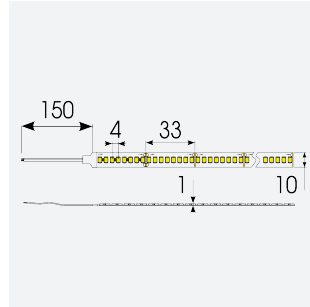

# P-Cell PRO LED Strip

Application	Hospitality, Residential, Retail
Specification	Architectural

P-Cell 24V 19.2W IP20 White 2200K 5m  
**Code: P/24/05/20/01/22/S01/01**

- P-CELL Professional LED strip suitable for high end residential, hospitality, retail and commercial applications
- Elite level LED chip technology with >97 CRI and low SDCM produce the best quality white light
- An extensive range of colour temperature options, IP ratings and power outputs offer the ultimate package of flexibility and versatility, suited for all high end applications
- Large strip pack sizes and multiple connector packs offers great time saving and ease when working on a large scale project
- Super high efficacy ensures peak performance, whilst also remaining economical and energy saving, helping to reduce overall energy consumption for all large scale installations
- High LED density (240 LEDs per metre) provides a uniform output reducing spotting and providing a more seamless output of light compared to traditional LED strips, coupled with a high CRI this ensures suitability for use within professional display and high end retail environments
- Fast fit plug and play connections available
- Joint and connection accessories sold separately
- 240

GENERAL INFORMATION	
Wattage	19.2W/m
Lumens Delivered	1803lm/m
Lm/W	92lm/W
Beam Angle	120
CRI	97
CCT	2200K
Input	24V
Operating Temp	-20°C - 45°C
SDCM	3
Product Weight without Packaging	0.07 kg

TECHNICAL INFORMATION	
Light Source	LED
IP Rating	IP20
Class Protection	3
Internal / External	Internal
Surface / Recessed / Suspended	Ceiling, Recessed, Wall
Lumen Depreciation	L70 50,000h
Warranty (Years)	5
CE Mark	Yes
Height	1.5 mm
LED Strip LEDs Per Metre	240