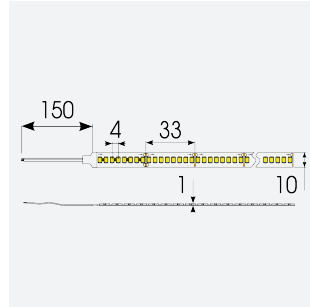

P-Cell PRO LED Strip

P-Cell 24V 19.2W IP20 White 2200K 5m
Code: P/24/05/20/01/22/S01/01

| | |
|---------------|----------------------------------|
| Category | LED Strip |
| Application | Hospitality, Residential, Retail |
| Specification | Architectural |

PRODUCT FEATURES

- P-CELL Professional LED strip suitable for high end residential, hospitality, retail and commercial applications
- Elite level LED chip technology with >97 CRI and low SDCM produce the best quality white light
- An extensive range of colour temperature options, IP ratings and power outputs offer the ultimate package of flexibility and versatility, suited for all high end applications
- Large strip pack sizes and multiple connector packs offers great time saving and ease when working on a large scale project
- Super high efficacy ensures peak performance, whilst also remaining economical and energy saving, helping to reduce overall energy consumption for all large scale installations
- High LED density (240 LEDs per metre) provides a uniform output reducing spotting and providing a more seamless output of light compared to traditional LED strips, coupled with a high CRI this ensures suitability for use within professional display and high end retail environments
- Fast fit plug and play connections available
- Joint and connection accessories sold separately
- 240

GENERAL INFORMATION

| | |
|----------------------------------|--------------|
| Wattage | 19.2W/m |
| Lumens Delivered | 1803lm/m |
| Lm/W | 92lm/W |
| Beam Angle | 120 |
| CRI | 97 |
| CCT | 2200K |
| Input | 24V |
| Operating Temp | -20°C - 45°C |
| SDCM | 3 |
| Product Weight without Packaging | 0.07 kg |