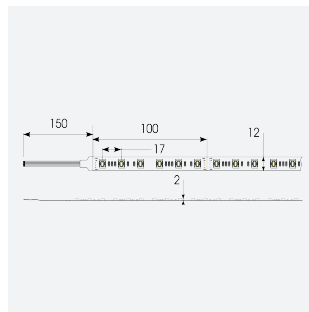

P-Cell PRO LED Strip

P-Cell 24V 18W IP67 RGBTW 50m

Code: P/24/04/67/05/00/S05/01

- P-CELL Professional LED strip suitable for high end residential, hospitality, retail and commercial applications
- Elite level LED chip technology with >97 CRI and low SDCM produce the best quality white light
- An extensive range of colour temperature options, IP ratings and power outputs offer the ultimate package of flexibility and versatility, suited for all high end applications
- Large strip pack sizes and multiple connector packs offers great time saving and ease when working on a large scale project
- Super high efficacy ensures peak performance, whilst also remaining economical and energy saving, helping to reduce overall energy consumption for all large scale installations
- High LED density (240 LEDs per metre) provides a uniform output reducing spotting and providing a more seamless output of light compared to traditional LED strips, coupled with a high CRI this ensures suitability for use within professional display and high end retail environments
- Fast fit plug and play connections available
- Joint and connection accessories sold separately
- 60

GENERAL INFORMATION	
Wattage	18W/m
Lumens Delivered	290lm/m
Lm/W	80lm/W
Beam Angle	120
CRI	90
CCT	2700-6500K and RGB
Input	24V
Operating Temp	-20°C - 45°C
SDCM	3
Product Weight without Packaging	3.05 kg

TECHNICAL INFORMATION	
Light Source	LED
IP Rating	IP67
Class Protection	3
Internal / External	Internal / External
Surface / Recessed / Suspended	Ceiling, Recessed, Wall
Lumen Depreciation	L70 50,000h
Warranty (Years)	5
CE Mark	Yes
Height	4.5 mm
LED Strip LEDs Per Metre	60