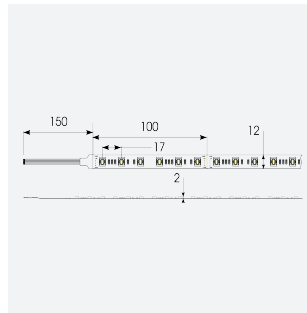

P-Cell PRO LED Strip

P-Cell 24V 18W IP67 RGBTW 50m
Code: P/24/04/67/05/00/S05/01

PRODUCT FEATURES

- P-CELL Professional LED strip suitable for high end residential, hospitality, retail and commercial applications
- Elite level LED chip technology with >97 CRI and low SDCM produce the best quality white light
- An extensive range of colour temperature options, IP ratings and power outputs offer the ultimate package of flexibility and versatility, suited for all high end applications
- Large strip pack sizes and multiple connector packs offers great time saving and ease when working on a large scale project
- Super high efficacy ensures peak performance, whilst also remaining economical and energy saving, helping to reduce overall energy consumption for all large scale installations
- High LED density (240 LEDs per metre) provides a uniform output reducing spotting and providing a more seamless output of light compared to traditional LED strips, coupled with a high CRI this ensures suitability for use within professional display and high end retail environments
- Fast fit plug and play connections available
- Joint and connection accessories sold separately
- 60

GENERAL INFORMATION

Wattage	18W/m
Lumens Delivered	290lm/m
Lm/W	80lm/W
Beam Angle	120
CRI	90
CCT	2700-6500K and RGB
Input	24V
Operating Temp	-20°C - 45°C
SDCM	3
Product Weight without Packaging	3.05 kg

TECHNICAL INFORMATION

Light Source	LED
IP Rating	IP67
Class Protection	3
Internal / External	Internal / External
Surface / Recessed / Suspended	Ceiling, Recessed, Wall
Lumen Depreciation	L70 50,000h
Warranty (Years)	5
CE Mark	Yes
Height	4 mm
LED Strip LEDs Per Metre	60