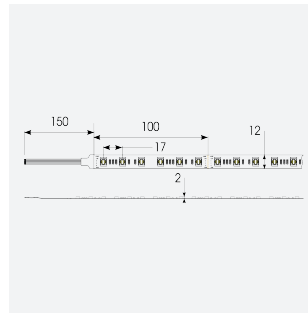

P-Cell PRO LED Strip

P-Cell 24V 18W IP67 RGBTW 50m
Code: P/24/04/67/05/00/S05/01

| | |
|---------------|----------------------------------|
| Category | LED Strip |
| Application | Hospitality, Residential, Retail |
| Specification | Architectural |

PRODUCT FEATURES

- P-CELL Professional LED strip suitable for high end residential, hospitality, retail and commercial applications
- Elite level LED chip technology with >97 CRI and low SDCM produce the best quality white light
- An extensive range of colour temperature options, IP ratings and power outputs offer the ultimate package of flexibility and versatility, suited for all high end applications
- Large strip pack sizes and multiple connector packs offers great time saving and ease when working on a large scale project
- Super high efficacy ensures peak performance, whilst also remaining economical and energy saving, helping to reduce overall energy consumption for all large scale installations
- High LED density (240 LEDs per metre) provides a uniform output reducing spotting and providing a more seamless output of light compared to traditional LED strips, coupled with a high CRI this ensures suitability for use within professional display and high end retail environments
- Fast fit plug and play connections available
- Joint and connection accessories sold separately
- 60

| GENERAL INFORMATION | |
|----------------------------------|--------------------|
| Wattage | 18W/m |
| Lumens Delivered | 290lm/m |
| Lm/W | 80lm/W |
| Beam Angle | 120 |
| CRI | 90 |
| CCT | 2700-6500K and RGB |
| Input | 24V |
| Operating Temp | -20°C - 45°C |
| SDCM | 3 |
| Product Weight without Packaging | 3.05 kg |