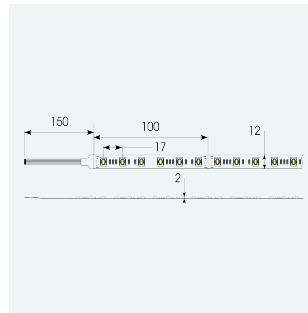

P-Cell PRO LED Strip

P-Cell 24V 18W IP67 RGBTW 10m
Code: P/24/04/67/05/00/S02/01

PRODUCT FEATURES

- P-CELL Professional LED strip suitable for high end residential, hospitality, retail and commercial applications
- Elite level LED chip technology with >97 CRI and low SDCM produce the best quality white light
- An extensive range of colour temperature options, IP ratings and power outputs offer the ultimate package of flexibility and versatility, suited for all high end applications
- Large strip pack sizes and multiple connector packs offers great time saving and ease when working on a large scale project
- Super high efficacy ensures peak performance, whilst also remaining economical and energy saving, helping to reduce overall energy consumption for all large scale installations
- High LED density (240 LEDs per metre) provides a uniform output reducing spotting and providing a more seamless output of light compared to traditional LED strips, coupled with a high CRI this ensures suitability for use within professional display and high end retail environments
- Fast fit plug and play connections available
- Joint and connection accessories sold separately
- 60

GENERAL INFORMATION

Wattage	18W/m
Lumens Delivered	290lm/m
Lm/W	80lm/W
Beam Angle	120
CRI	90
CCT	2700-6500K and RGB
Input	24V
Operating Temp	-20°C - 45°C
SDCM	3
Product Weight without Packaging	0.61 kg

TECHNICAL INFORMATION

Light Source	LED
IP Rating	IP67
Class Protection	3
Internal / External	Internal / External
Surface / Recessed / Suspended	Ceiling, Recessed, Wall
Lumen Depreciation	L70 50,000h
Warranty (Years)	5
CE Mark	Yes
Height	4 mm
LED Strip LEDs Per Metre	60