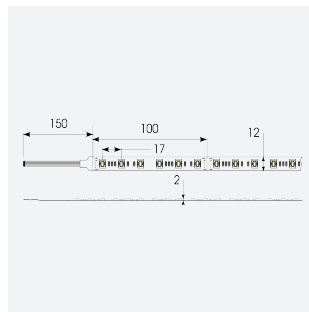

P-Cell PRO LED Strip

P-Cell 24V 18W IP67 RGBTW 10m

Code: P/24/04/67/05/00/S02/01

- P-CELL Professional LED strip suitable for high end residential, hospitality, retail and commercial applications
- Elite level LED chip technology with >97 CRI and low SDCM produce the best quality white light
- An extensive range of colour temperature options, IP ratings and power outputs offer the ultimate package of flexibility and versatility, suited for all high end applications
- Large strip pack sizes and multiple connector packs offers great time saving and ease when working on a large scale project
- Super high efficacy ensures peak performance, whilst also remaining economical and energy saving, helping to reduce overall energy consumption for all large scale installations
- High LED density (240 LEDs per metre) provides a uniform output reducing spotting and providing a more seamless output of light compared to traditional LED strips, coupled with a high CRI this ensures suitability for use within professional display and high end retail environments
- Fast fit plug and play connections available
- Joint and connection accessories sold separately
- 60

GENERAL INFORMATION	
Wattage	18W/m
Lumens Delivered	290lm/m
Lm/W	80lm/W
Beam Angle	120
CRI	90
CCT	2700-6500K and RGB
Input	24V
Operating Temp	-20°C - 45°C
SDCM	3
Product Weight without Packaging	0.61 kg

TECHNICAL INFORMATION	
Light Source	LED
IP Rating	IP67
Class Protection	3
Internal / External	Internal / External
Surface / Recessed / Suspended	Ceiling, Recessed, Wall
Lumen Depreciation	L70 50,000h
Warranty (Years)	5
CE Mark	Yes
Height	4.5 mm
LED Strip LEDs Per Metre	60