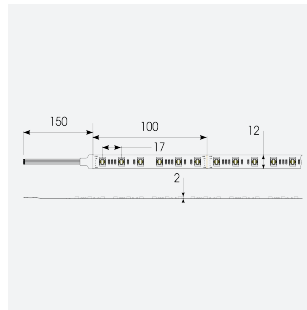

# P-Cell PRO LED Strip

P-Cell 24V 18W IP67 RGBTW 5m

Code: P/24/04/67/05/00/S01/01

## PRODUCT FEATURES

- P-CELL Professional LED strip suitable for high end residential, hospitality, retail and commercial applications
- Elite level LED chip technology with >97 CRI and low SDCM produce the best quality white light
- An extensive range of colour temperature options, IP ratings and power outputs offer the ultimate package of flexibility and versatility, suited for all high end applications
- Large strip pack sizes and multiple connector packs offers great time saving and ease when working on a large scale project
- Super high efficacy ensures peak performance, whilst also remaining economical and energy saving, helping to reduce overall energy consumption for all large scale installations
- High LED density (240 LEDs per metre) provides a uniform output reducing spotting and providing a more seamless output of light compared to traditional LED strips, coupled with a high CRI this ensures suitability for use within professional display and high end retail environments
- Fast fit plug and play connections available
- Joint and connection accessories sold separately
- 60

### GENERAL INFORMATION

Wattage	18W/m
Lumens Delivered	290lm/m
Lm/W	80lm/W
Beam Angle	120
CRI	90
CCT	2700-6500K and RGB
Input	24V
Operating Temp	-20°C - 45°C
SDCM	3
Product Weight without Packaging	0.305 kg

### TECHNICAL INFORMATION

Light Source	LED
IP Rating	IP67
Class Protection	3
Internal / External	Internal / External
Surface / Recessed / Suspended	Ceiling, Recessed, Wall
Lumen Depreciation	L70 50,000h
Warranty (Years)	5
CE Mark	Yes
Height	4 mm
LED Strip LEDs Per Metre	60