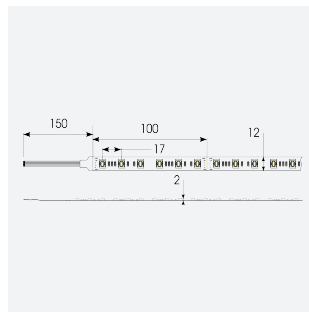

P-Cell PRO LED Strip

P-Cell 24V 18W IP67 RGBTW 5m

Code: P/24/04/67/05/00/S01/01

- P-CELL Professional LED strip suitable for high end residential, hospitality, retail and commercial applications
- Elite level LED chip technology with >97 CRI and low SDCM produce the best quality white light
- An extensive range of colour temperature options, IP ratings and power outputs offer the ultimate package of flexibility and versatility, suited for all high end applications
- Large strip pack sizes and multiple connector packs offers great time saving and ease when working on a large scale project
- Super high efficacy ensures peak performance, whilst also remaining economical and energy saving, helping to reduce overall energy consumption for all large scale installations
- High LED density (240 LEDs per metre) provides a uniform output reducing spotting and providing a more seamless output of light compared to traditional LED strips, coupled with a high CRI this ensures suitability for use within professional display and high end retail environments
- Fast fit plug and play connections available
- Joint and connection accessories sold separately
- 60

GENERAL INFORMATION

Wattage	18W/m
Lumens Delivered	290lm/m
Lm/W	80lm/W
Beam Angle	120
CRI	90
CCT	2700-6500K and RGB
Input	24V
Operating Temp	-20°C - 45°C
SDCM	3
Product Weight without Packaging	0.305 kg

TECHNICAL INFORMATION

Light Source	LED
IP Rating	IP67
Class Protection	3
Internal / External	Internal / External
Surface / Recessed / Suspended	Ceiling, Recessed, Wall
Lumen Depreciation	L70 50,000h
Warranty (Years)	5
CE Mark	Yes
Height	4.5 mm
LED Strip LEDs Per Metre	60