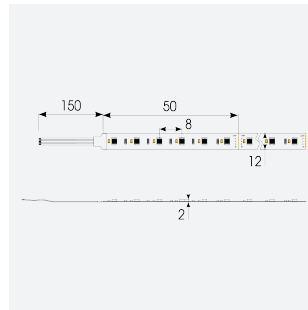

P-Cell PRO LED Strip

P-Cell 24V 20W IP67 RGBW 6500K 10m
Code: P/24/04/67/04/65/S02/01

Category	LED Strip
Application	Hospitality, Residential, Retail
Specification	Architectural

PRODUCT FEATURES

- P-CELL Professional LED strip suitable for high end residential, hospitality, retail and commercial applications
- Elite level LED chip technology with >97 CRI and low SDCM produce the best quality white light
- An extensive range of colour temperature options, IP ratings and power outputs offer the ultimate package of flexibility and versatility, suited for all high end applications
- Large strip pack sizes and multiple connector packs offers great time saving and ease when working on a large scale project
- Super high efficacy ensures peak performance, whilst also remaining economical and energy saving, helping to reduce overall energy consumption for all large scale installations
- High LED density (240 LEDs per metre) provides a uniform output reducing spotting and providing a more seamless output of light compared to traditional LED strips, coupled with a high CRI this ensures suitability for use within professional display and high end retail environments
- Fast fit plug and play connections available
- Joint and connection accessories sold separately
- 240

GENERAL INFORMATION	
Wattage	20W/m
Lumens Delivered	500lm/m
Lm/W	95lm/W
Beam Angle	120
CRI	90
CCT	6500K and RGB
Input	24V
Operating Temp	-20°C - 45°C
SDCM	3
Product Weight without Packaging	0.61 kg

TECHNICAL INFORMATION	
Light Source	LED
IP Rating	IP67
Class Protection	3
Internal / External	Internal / External
Surface / Recessed / Suspended	Ceiling, Recessed, Wall
Lumen Depreciation	L70 50,000h
Warranty (Years)	5
CE Mark	Yes
Height	4.5 mm
LED Strip LEDs Per Metre	240