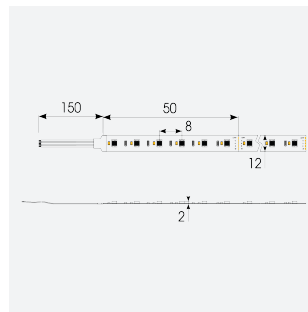

P-Cell PRO LED Strip

Application	Hospitality, Residential, Retail
Specification	Architectural

P-Cell 24V 20W IP67 RGBW 6500K 10m
Code: P/24/04/67/04/65/S02/01

- P-CELL Professional LED strip suitable for high end residential, hospitality, retail and commercial applications
- Elite level LED chip technology with >97 CRI and low SDCM produce the best quality white light
- An extensive range of colour temperature options, IP ratings and power outputs offer the ultimate package of flexibility and versatility, suited for all high end applications
- Large strip pack sizes and multiple connector packs offers great time saving and ease when working on a large scale project
- Super high efficacy ensures peak performance, whilst also remaining economical and energy saving, helping to reduce overall energy consumption for all large scale installations
- High LED density (240 LEDs per metre) provides a uniform output reducing spotting and providing a more seamless output of light compared to traditional LED strips, coupled with a high CRI this ensures suitability for use within professional display and high end retail environments
- Fast fit plug and play connections available
- Joint and connection accessories sold separately
- 240

GENERAL INFORMATION	
Wattage	20W/m
Lumens Delivered	500lm/m
Lm/W	95lm/W
Beam Angle	120
CRI	90
CCT	6500K and RGB
Input	24V
Operating Temp	-20°C - 45°C
SDCM	3
Product Weight without Packaging	0.61 kg

TECHNICAL INFORMATION	
Light Source	LED
IP Rating	IP67
Class Protection	3
Internal / External	Internal / External
Surface / Recessed / Suspended	Ceiling, Recessed, Wall
Lumen Depreciation	L70 50,000h
Warranty (Years)	5
CE Mark	Yes
Height	4.5 mm
LED Strip LEDs Per Metre	240