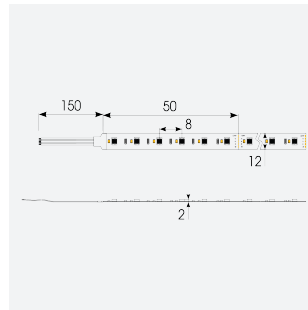

P-Cell PRO LED Strip

P-Cell 24V 20W IP67 RGBW 6500K 5m
Code: P/24/04/67/04/65/S01/01

| | |
|---------------|----------------------------------|
| Category | LED Strip |
| Application | Hospitality, Residential, Retail |
| Specification | Architectural |

PRODUCT FEATURES

- P-CELL Professional LED strip suitable for high end residential, hospitality, retail and commercial applications
- Elite level LED chip technology with >97 CRI and low SDCM produce the best quality white light
- An extensive range of colour temperature options, IP ratings and power outputs offer the ultimate package of flexibility and versatility, suited for all high end applications
- Large strip pack sizes and multiple connector packs offers great time saving and ease when working on a large scale project
- Super high efficacy ensures peak performance, whilst also remaining economical and energy saving, helping to reduce overall energy consumption for all large scale installations
- High LED density (240 LEDs per metre) provides a uniform output reducing spotting and providing a more seamless output of light compared to traditional LED strips, coupled with a high CRI this ensures suitability for use within professional display and high end retail environments
- Fast fit plug and play connections available
- Joint and connection accessories sold separately
- 240

| GENERAL INFORMATION | |
|----------------------------------|---------------|
| Wattage | 20W/m |
| Lumens Delivered | 500lm/m |
| Lm/W | 95lm/W |
| Beam Angle | 120 |
| CRI | 90 |
| CCT | 6500K and RGB |
| Input | 24V |
| Operating Temp | -20°C - 45°C |
| SDCM | 3 |
| Product Weight without Packaging | 0.305 kg |