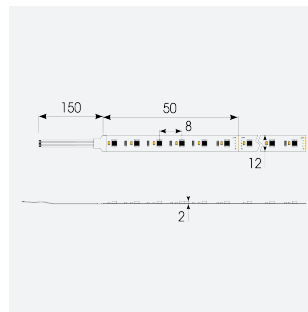

# P-Cell PRO LED Strip

Application	Hospitality, Residential, Retail
Specification	Architectural

P-Cell 24V 20W IP67 RGBW 4000K 50m  
Code: P/24/04/67/04/40/S05/01

- P-CELL Professional LED strip suitable for high end residential, hospitality, retail and commercial applications
- Elite level LED chip technology with >97 CRI and low SDCM produce the best quality white light
- An extensive range of colour temperature options, IP ratings and power outputs offer the ultimate package of flexibility and versatility, suited for all high end applications
- Large strip pack sizes and multiple connector packs offers great time saving and ease when working on a large scale project
- Super high efficacy ensures peak performance, whilst also remaining economical and energy saving, helping to reduce overall energy consumption for all large scale installations
- High LED density (240 LEDs per metre) provides a uniform output reducing spotting and providing a more seamless output of light compared to traditional LED strips, coupled with a high CRI this ensures suitability for use within professional display and high end retail environments
- Fast fit plug and play connections available
- Joint and connection accessories sold separately
- 240

## GENERAL INFORMATION

Wattage	20W/m
Lumens Delivered	500lm/m
Lm/W	95lm/W
Beam Angle	120
CRI	90
CCT	4000K and RGB
Input	24V
Operating Temp	-20°C - 45°C
SDCM	3
Product Weight without Packaging	3.05 kg

## TECHNICAL INFORMATION

Light Source	LED
IP Rating	IP67
Class Protection	3
Internal / External	Internal / External
Surface / Recessed / Suspended	Ceiling, Recessed, Wall
Lumen Depreciation	L70 50,000h
Warranty (Years)	5
CE Mark	Yes
Height	4.5 mm
LED Strip LEDs Per Metre	240