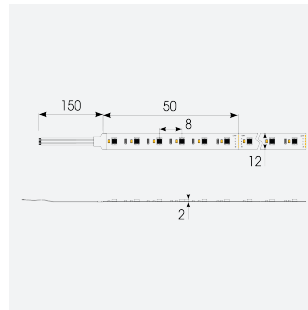

# P-Cell PRO LED Strip

P-Cell 24V 20W IP67 RGBW 4000K 10m  
**Code: P/24/04/67/04/40/S02/01**

Category	LED Strip
Application	Hospitality, Residential, Retail
Specification	Architectural

## PRODUCT FEATURES

- P-CELL Professional LED strip suitable for high end residential, hospitality, retail and commercial applications
- Elite level LED chip technology with >97 CRI and low SDCM produce the best quality white light
- An extensive range of colour temperature options, IP ratings and power outputs offer the ultimate package of flexibility and versatility, suited for all high end applications
- Large strip pack sizes and multiple connector packs offers great time saving and ease when working on a large scale project
- Super high efficacy ensures peak performance, whilst also remaining economical and energy saving, helping to reduce overall energy consumption for all large scale installations
- High LED density (240 LEDs per metre) provides a uniform output reducing spotting and providing a more seamless output of light compared to traditional LED strips, coupled with a high CRI this ensures suitability for use within professional display and high end retail environments
- Fast fit plug and play connections available
- Joint and connection accessories sold separately
- 240

GENERAL INFORMATION	
Wattage	20W/m
Lumens Delivered	500lm/m
Lm/W	95lm/W
Beam Angle	120
CRI	90
CCT	4000K and RGB
Input	24V
Operating Temp	-20°C - 45°C
SDCM	3
Product Weight without Packaging	0.61 kg

TECHNICAL INFORMATION	
Light Source	LED
IP Rating	IP67
Class Protection	3
Internal / External	Internal / External
Surface / Recessed / Suspended	Ceiling, Recessed, Wall
Lumen Depreciation	L70 50,000h
Warranty (Years)	5
CE Mark	Yes
Height	4.5 mm
LED Strip LEDs Per Metre	240