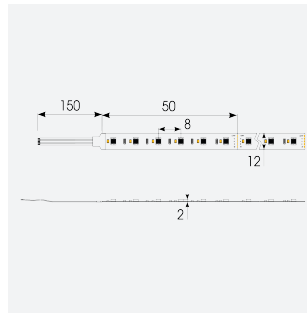

P-Cell PRO LED Strip

Application	Hospitality, Residential, Retail
Specification	Architectural

P-Cell 24V 20W IP67 RGBW 4000K 5m
Code: P/24/04/67/04/40/S01/01

PRODUCT FEATURES

- P-CELL Professional LED strip suitable for high end residential, hospitality, retail and commercial applications
- Elite level LED chip technology with >97 CRI and low SDCM produce the best quality white light
- An extensive range of colour temperature options, IP ratings and power outputs offer the ultimate package of flexibility and versatility, suited for all high end applications
- Large strip pack sizes and multiple connector packs offers great time saving and ease when working on a large scale project
- Super high efficacy ensures peak performance, whilst also remaining economical and energy saving, helping to reduce overall energy consumption for all large scale installations
- High LED density (240 LEDs per metre) provides a uniform output reducing spotting and providing a more seamless output of light compared to traditional LED strips, coupled with a high CRI this ensures suitability for use within professional display and high end retail environments
- Fast fit plug and play connections available
- Joint and connection accessories sold separately
- 240

GENERAL INFORMATION	
Wattage	20W/m
Lumens Delivered	500lm/m
Lm/W	95lm/W
Beam Angle	120
CRI	90
CCT	4000K and RGB
Input	24V
Operating Temp	-20°C - 45°C
SDCM	3
Product Weight without Packaging	0.305 kg

TECHNICAL INFORMATION	
Light Source	LED
IP Rating	IP67
Class Protection	3
Internal / External	Internal / External
Surface / Recessed / Suspended	Ceiling, Recessed, Wall
Lumen Depreciation	L70 50,000h
Warranty (Years)	5
CE Mark	Yes
Height	4 mm
LED Strip LEDs Per Metre	240