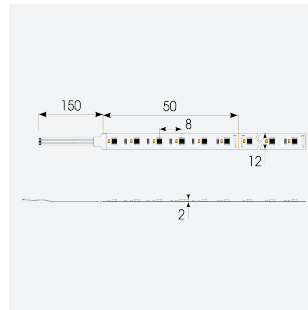

# P-Cell PRO LED Strip

P-Cell 24V 20W IP67 RGBW 4000K 5m  
**Code: P/24/04/67/04/40/S01/01**

Category	LED Strip
Application	Hospitality, Residential, Retail
Specification	Architectural

## PRODUCT FEATURES

- P-CELL Professional LED strip suitable for high end residential, hospitality, retail and commercial applications
- Elite level LED chip technology with >97 CRI and low SDCM produce the best quality white light
- An extensive range of colour temperature options, IP ratings and power outputs offer the ultimate package of flexibility and versatility, suited for all high end applications
- Large strip pack sizes and multiple connector packs offers great time saving and ease when working on a large scale project
- Super high efficacy ensures peak performance, whilst also remaining economical and energy saving, helping to reduce overall energy consumption for all large scale installations
- High LED density (240 LEDs per metre) provides a uniform output reducing spotting and providing a more seamless output of light compared to traditional LED strips, coupled with a high CRI this ensures suitability for use within professional display and high end retail environments
- Fast fit plug and play connections available
- Joint and connection accessories sold separately
- 240

GENERAL INFORMATION	
Wattage	20W/m
Lumens Delivered	500lm/m
Lm/W	95lm/W
Beam Angle	120
CRI	90
CCT	4000K and RGB
Input	24V
Operating Temp	-20°C - 45°C
SDCM	3
Product Weight without Packaging	0.305 kg

TECHNICAL INFORMATION	
Light Source	LED
IP Rating	IP67
Class Protection	3
Internal / External	Internal / External
Surface / Recessed / Suspended	Ceiling, Recessed, Wall
Lumen Depreciation	L70 50,000h
Warranty (Years)	5
CE Mark	Yes
Height	4.5 mm
LED Strip LEDs Per Metre	240