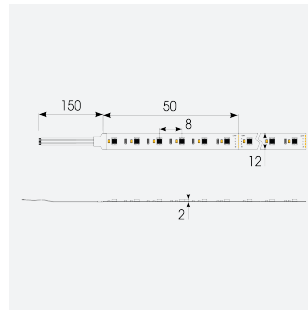

P-Cell PRO LED Strip

Application	Hospitality, Residential, Retail
Specification	Architectural

P-Cell 24V 20W IP67 RGBW 3000K 50m
Code: P/24/04/67/04/30/S05/01

- P-CELL Professional LED strip suitable for high end residential, hospitality, retail and commercial applications
- Elite level LED chip technology with >97 CRI and low SDCM produce the best quality white light
- An extensive range of colour temperature options, IP ratings and power outputs offer the ultimate package of flexibility and versatility, suited for all high end applications
- Large strip pack sizes and multiple connector packs offers great time saving and ease when working on a large scale project
- Super high efficacy ensures peak performance, whilst also remaining economical and energy saving, helping to reduce overall energy consumption for all large scale installations
- High LED density (240 LEDs per metre) provides a uniform output reducing spotting and providing a more seamless output of light compared to traditional LED strips, coupled with a high CRI this ensures suitability for use within professional display and high end retail environments
- Fast fit plug and play connections available
- Joint and connection accessories sold separately
- 240

GENERAL INFORMATION	
Wattage	20W/m
Lumens Delivered	470lm/m
Lm/W	90lm/W
Beam Angle	120
CRI	90
CCT	3000K and RGB
Input	24V
Operating Temp	-20°C - 45°C
SDCM	3
Product Weight without Packaging	3.05 kg

TECHNICAL INFORMATION	
Light Source	LED
IP Rating	IP67
Class Protection	3
Internal / External	Internal / External
Surface / Recessed / Suspended	Ceiling, Recessed, Wall
Lumen Depreciation	L70 50,000h
Warranty (Years)	5
CE Mark	Yes
Height	4.5 mm
LED Strip LEDs Per Metre	240