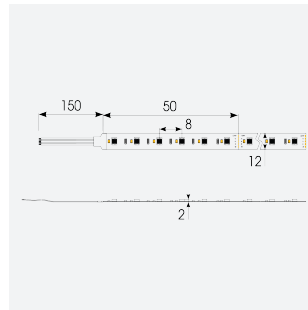

P-Cell PRO LED Strip

Application	Hospitality, Residential, Retail
Specification	Architectural

P-Cell 24V 20W IP67 RGBW 3000K 50m
Code: P/24/04/67/04/30/S05/01

PRODUCT FEATURES

- P-CELL Professional LED strip suitable for high end residential, hospitality, retail and commercial applications
- Elite level LED chip technology with >97 CRI and low SDCM produce the best quality white light
- An extensive range of colour temperature options, IP ratings and power outputs offer the ultimate package of flexibility and versatility, suited for all high end applications
- Large strip pack sizes and multiple connector packs offers great time saving and ease when working on a large scale project
- Super high efficacy ensures peak performance, whilst also remaining economical and energy saving, helping to reduce overall energy consumption for all large scale installations
- High LED density (240 LEDs per metre) provides a uniform output reducing spotting and providing a more seamless output of light compared to traditional LED strips, coupled with a high CRI this ensures suitability for use within professional display and high end retail environments
- Fast fit plug and play connections available
- Joint and connection accessories sold separately
- 240

GENERAL INFORMATION	
Wattage	20W/m
Lumens Delivered	470lm/m
Lm/W	90lm/W
Beam Angle	120
CRI	90
CCT	3000K and RGB
Input	24V
Operating Temp	-20°C - 45°C
SDCM	3
Product Weight without Packaging	3.05 kg

TECHNICAL INFORMATION	
Light Source	LED
IP Rating	IP67
Class Protection	3
Internal / External	Internal / External
Surface / Recessed / Suspended	Ceiling, Recessed, Wall
Lumen Depreciation	L70 50,000h
Warranty (Years)	5
CE Mark	Yes
Height	4 mm
LED Strip LEDs Per Metre	240