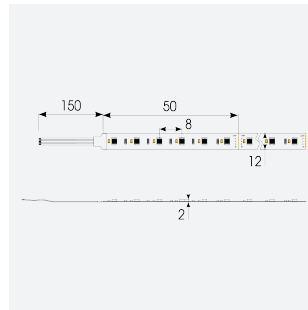

P-Cell PRO LED Strip

P-Cell 24V 20W IP67 RGBW 3000K 50m
Code: P/24/04/67/04/30/S05/01

Category	LED Strip
Application	Hospitality, Residential, Retail
Specification	Architectural

PRODUCT FEATURES

- P-CELL Professional LED strip suitable for high end residential, hospitality, retail and commercial applications
- Elite level LED chip technology with >97 CRI and low SDCM produce the best quality white light
- An extensive range of colour temperature options, IP ratings and power outputs offer the ultimate package of flexibility and versatility, suited for all high end applications
- Large strip pack sizes and multiple connector packs offers great time saving and ease when working on a large scale project
- Super high efficacy ensures peak performance, whilst also remaining economical and energy saving, helping to reduce overall energy consumption for all large scale installations
- High LED density (240 LEDs per metre) provides a uniform output reducing spotting and providing a more seamless output of light compared to traditional LED strips, coupled with a high CRI this ensures suitability for use within professional display and high end retail environments
- Fast fit plug and play connections available
- Joint and connection accessories sold separately
- 240

GENERAL INFORMATION	
Wattage	20W/m
Lumens Delivered	470lm/m
Lm/W	90lm/W
Beam Angle	120
CRI	90
CCT	3000K and RGB
Input	24V
Operating Temp	-20°C - 45°C
SDCM	3
Product Weight without Packaging	3.05 kg

TECHNICAL INFORMATION	
Light Source	LED
IP Rating	IP67
Class Protection	3
Internal / External	Internal / External
Surface / Recessed / Suspended	Ceiling, Recessed, Wall
Lumen Depreciation	L70 50,000h
Warranty (Years)	5
CE Mark	Yes
Height	4.5 mm
LED Strip LEDs Per Metre	240