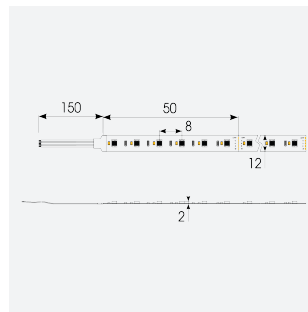

P-Cell PRO LED Strip

Application	Hospitality, Residential, Retail
Specification	Architectural

P-Cell 24V 20W IP67 RGBW 3000K 10m
Code: P/24/04/67/04/30/S02/01

- P-CELL Professional LED strip suitable for high end residential, hospitality, retail and commercial applications
- Elite level LED chip technology with >97 CRI and low SDCM produce the best quality white light
- An extensive range of colour temperature options, IP ratings and power outputs offer the ultimate package of flexibility and versatility, suited for all high end applications
- Large strip pack sizes and multiple connector packs offers great time saving and ease when working on a large scale project
- Super high efficacy ensures peak performance, whilst also remaining economical and energy saving, helping to reduce overall energy consumption for all large scale installations
- High LED density (240 LEDs per metre) provides a uniform output reducing spotting and providing a more seamless output of light compared to traditional LED strips, coupled with a high CRI this ensures suitability for use within professional display and high end retail environments
- Fast fit plug and play connections available
- Joint and connection accessories sold separately
- 240

GENERAL INFORMATION	
Wattage	20W/m
Lumens Delivered	470lm/m
Lm/W	90lm/W
Beam Angle	120
CRI	90
CCT	3000K and RGB
Input	24V
Operating Temp	-20°C - 45°C
SDCM	3
Product Weight without Packaging	0.61 kg

TECHNICAL INFORMATION	
Light Source	LED
IP Rating	IP67
Class Protection	3
Internal / External	Internal / External
Surface / Recessed / Suspended	Ceiling, Recessed, Wall
Lumen Depreciation	L70 50,000h
Warranty (Years)	5
CE Mark	Yes
Height	4.5 mm
LED Strip LEDs Per Metre	240