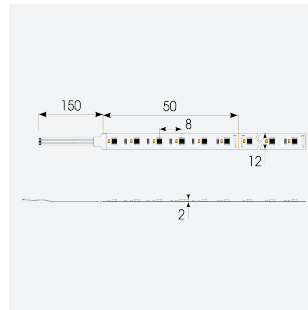

P-Cell PRO LED Strip

P-Cell 24V 20W IP67 RGBW 3000K 10m
Code: P/24/04/67/04/30/S02/01

Category	LED Strip
Application	Hospitality, Residential, Retail
Specification	Architectural

PRODUCT FEATURES

- P-CELL Professional LED strip suitable for high end residential, hospitality, retail and commercial applications
- Elite level LED chip technology with >97 CRI and low SDCM produce the best quality white light
- An extensive range of colour temperature options, IP ratings and power outputs offer the ultimate package of flexibility and versatility, suited for all high end applications
- Large strip pack sizes and multiple connector packs offers great time saving and ease when working on a large scale project
- Super high efficacy ensures peak performance, whilst also remaining economical and energy saving, helping to reduce overall energy consumption for all large scale installations
- High LED density (240 LEDs per metre) provides a uniform output reducing spotting and providing a more seamless output of light compared to traditional LED strips, coupled with a high CRI this ensures suitability for use within professional display and high end retail environments
- Fast fit plug and play connections available
- Joint and connection accessories sold separately
- 240

GENERAL INFORMATION	
Wattage	20W/m
Lumens Delivered	470lm/m
Lm/W	90lm/W
Beam Angle	120
CRI	90
CCT	3000K and RGB
Input	24V
Operating Temp	-20°C - 45°C
SDCM	3
Product Weight without Packaging	0.61 kg

TECHNICAL INFORMATION	
Light Source	LED
IP Rating	IP67
Class Protection	3
Internal / External	Internal / External
Surface / Recessed / Suspended	Ceiling, Recessed, Wall
Lumen Depreciation	L70 50,000h
Warranty (Years)	5
CE Mark	Yes
Height	4.5 mm
LED Strip LEDs Per Metre	240