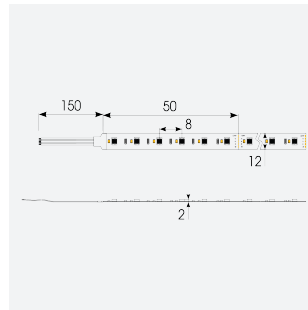

P-Cell PRO LED Strip

Application	Hospitality, Residential, Retail
Specification	Architectural

P-Cell 24V 20W IP67 RGBW 3000K 5m
Code: P/24/04/67/04/30/S01/01

PRODUCT FEATURES

- P-CELL Professional LED strip suitable for high end residential, hospitality, retail and commercial applications
- Elite level LED chip technology with >97 CRI and low SDCM produce the best quality white light
- An extensive range of colour temperature options, IP ratings and power outputs offer the ultimate package of flexibility and versatility, suited for all high end applications
- Large strip pack sizes and multiple connector packs offers great time saving and ease when working on a large scale project
- Super high efficacy ensures peak performance, whilst also remaining economical and energy saving, helping to reduce overall energy consumption for all large scale installations
- High LED density (240 LEDs per metre) provides a uniform output reducing spotting and providing a more seamless output of light compared to traditional LED strips, coupled with a high CRI this ensures suitability for use within professional display and high end retail environments
- Fast fit plug and play connections available
- Joint and connection accessories sold separately
- 240

GENERAL INFORMATION	
Wattage	20W/m
Lumens Delivered	470lm/m
Lm/W	90lm/W
Beam Angle	120
CRI	90
CCT	3000K and RGB
Input	24V
Operating Temp	-20°C - 45°C
SDCM	3
Product Weight without Packaging	0.305 kg

TECHNICAL INFORMATION	
Light Source	LED
IP Rating	IP67
Class Protection	3
Internal / External	Internal / External
Surface / Recessed / Suspended	Ceiling, Recessed, Wall
Lumen Depreciation	L70 50,000h
Warranty (Years)	5
CE Mark	Yes
Height	4 mm
LED Strip LEDs Per Metre	240