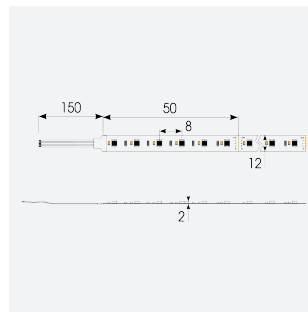

P-Cell PRO LED Strip

Application	Hospitality, Residential, Retail
Specification	Architectural

P-Cell 24V 20W IP67 RGBW 3000K 5m
Code: P/24/04/67/04/30/S01/01

- P-CELL Professional LED strip suitable for high end residential, hospitality, retail and commercial applications
- Elite level LED chip technology with >97 CRI and low SDCM produce the best quality white light
- An extensive range of colour temperature options, IP ratings and power outputs offer the ultimate package of flexibility and versatility, suited for all high end applications
- Large strip pack sizes and multiple connector packs offers great time saving and ease when working on a large scale project
- Super high efficacy ensures peak performance, whilst also remaining economical and energy saving, helping to reduce overall energy consumption for all large scale installations
- High LED density (240 LEDs per metre) provides a uniform output reducing spotting and providing a more seamless output of light compared to traditional LED strips, coupled with a high CRI this ensures suitability for use within professional display and high end retail environments
- Fast fit plug and play connections available
- Joint and connection accessories sold separately
- 240

GENERAL INFORMATION	
Wattage	20W/m
Lumens Delivered	470lm/m
Lm/W	90lm/W
Beam Angle	120
CRI	90
CCT	3000K and RGB
Input	24V
Operating Temp	-20°C - 45°C
SDCM	3
Product Weight without Packaging	0.305 kg

TECHNICAL INFORMATION	
Light Source	LED
IP Rating	IP67
Class Protection	3
Internal / External	Internal / External
Surface / Recessed / Suspended	Ceiling, Recessed, Wall
Lumen Depreciation	L70 50,000h
Warranty (Years)	5
CE Mark	Yes
Height	4.5 mm
LED Strip LEDs Per Metre	240