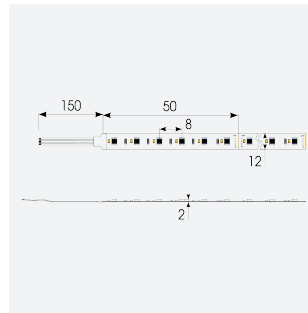

P-Cell PRO LED Strip

P-Cell 24V 20W IP67 RGBW 3000K 5m
Code: P/24/04/67/04/30/S01/01

Category	LED Strip
Application	Hospitality, Residential, Retail
Specification	Architectural

PRODUCT FEATURES

- P-CELL Professional LED strip suitable for high end residential, hospitality, retail and commercial applications
- Elite level LED chip technology with >97 CRI and low SDCM produce the best quality white light
- An extensive range of colour temperature options, IP ratings and power outputs offer the ultimate package of flexibility and versatility, suited for all high end applications
- Large strip pack sizes and multiple connector packs offers great time saving and ease when working on a large scale project
- Super high efficacy ensures peak performance, whilst also remaining economical and energy saving, helping to reduce overall energy consumption for all large scale installations
- High LED density (240 LEDs per metre) provides a uniform output reducing spotting and providing a more seamless output of light compared to traditional LED strips, coupled with a high CRI this ensures suitability for use within professional display and high end retail environments
- Fast fit plug and play connections available
- Joint and connection accessories sold separately
- 240

GENERAL INFORMATION	
Wattage	20W/m
Lumens Delivered	470lm/m
Lm/W	90lm/W
Beam Angle	120
CRI	90
CCT	3000K and RGB
Input	24V
Operating Temp	-20°C - 45°C
SDCM	3
Product Weight without Packaging	0.305 kg

TECHNICAL INFORMATION	
Light Source	LED
IP Rating	IP67
Class Protection	3
Internal / External	Internal / External
Surface / Recessed / Suspended	Ceiling, Recessed, Wall
Lumen Depreciation	L70 50,000h
Warranty (Years)	5
CE Mark	Yes
Height	4.5 mm
LED Strip LEDs Per Metre	240