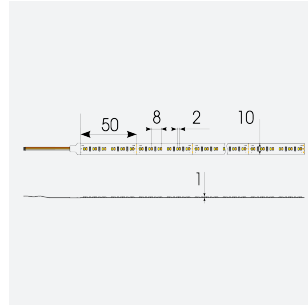

## PRODUCT FEATURES

- P-CELL Professional LED strip suitable for high end residential, hospitality, retail and commercial applications
- Elite level LED chip technology with >97 CRI and low SDCM produce the best quality white light
- An extensive range of colour temperature options, IP ratings and power outputs offer the ultimate package of flexibility and versatility, suited for all high end applications
- Large strip pack sizes and multiple connector packs offers great time saving and ease when working on a large scale project
- Super high efficacy ensures peak performance, whilst also remaining economical and energy saving, helping to reduce overall energy consumption for all large scale installations
- High LED density (240 LEDs per metre) provides a uniform output reducing spotting and providing a more seamless output of light compared to traditional LED strips, coupled with a high CRI this ensures suitability for use within professional display and high end retail environments
- Fast fit plug and play connections available
- Joint and connection accessories sold separately
- 240

### GENERAL INFORMATION

Wattage	14.4W/m
Lumens Delivered	1685lm/m
Lm/W	117lm/W
Beam Angle	120
CRI	97
CCT	6500K
Input	24V
Operating Temp	-20°C - 45°C
SDCM	3
Product Weight without Packaging	0.54 kg