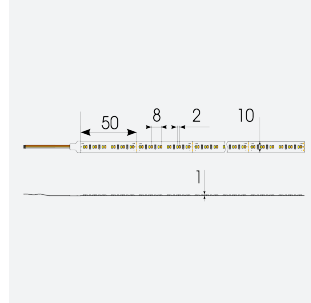

# P-Cell PRO LED Strip

P-Cell 24V 14.4W IP67 White 6500K 10m  
**Code: P/24/04/67/01/65/S02/01**

Category	LED Strip
Application	Hospitality, Residential, Retail
Specification	Architectural

## PRODUCT FEATURES

- P-CELL Professional LED strip suitable for high end residential, hospitality, retail and commercial applications
- Elite level LED chip technology with >97 CRI and low SDCM produce the best quality white light
- An extensive range of colour temperature options, IP ratings and power outputs offer the ultimate package of flexibility and versatility, suited for all high end applications
- Large strip pack sizes and multiple connector packs offers great time saving and ease when working on a large scale project
- Super high efficacy ensures peak performance, whilst also remaining economical and energy saving, helping to reduce overall energy consumption for all large scale installations
- High LED density (240 LEDs per metre) provides a uniform output reducing spotting and providing a more seamless output of light compared to traditional LED strips, coupled with a high CRI this ensures suitability for use within professional display and high end retail environments
- Fast fit plug and play connections available
- Joint and connection accessories sold separately
- 240

GENERAL INFORMATION	
Wattage	14.4W/m
Lumens Delivered	1685lm/m
Lm/W	117lm/W
Beam Angle	120
CRI	97
CCT	6500K
Input	24V
Operating Temp	-20°C - 45°C
SDCM	3
Product Weight without Packaging	0.54 kg

TECHNICAL INFORMATION	
Light Source	LED
IP Rating	IP67
Class Protection	3
Internal / External	Internal / External
Surface / Recessed / Suspended	Ceiling, Recessed, Wall
Lumen Depreciation	L70 50,000h
Warranty (Years)	5
CE Mark	Yes
Height	4.5 mm
LED Strip LEDs Per Metre	240