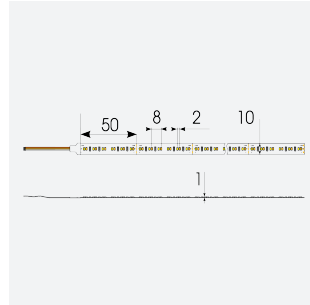

P-Cell PRO LED Strip

P-Cell 24V 14.4W IP67 White 6500K 5m
Code: P/24/04/67/01/65/S01/01

Category	LED Strip
Application	Hospitality, Residential, Retail
Specification	Architectural

PRODUCT FEATURES

- P-CELL Professional LED strip suitable for high end residential, hospitality, retail and commercial applications
- Elite level LED chip technology with >97 CRI and low SDCM produce the best quality white light
- An extensive range of colour temperature options, IP ratings and power outputs offer the ultimate package of flexibility and versatility, suited for all high end applications
- Large strip pack sizes and multiple connector packs offers great time saving and ease when working on a large scale project
- Super high efficacy ensures peak performance, whilst also remaining economical and energy saving, helping to reduce overall energy consumption for all large scale installations
- High LED density (240 LEDs per metre) provides a uniform output reducing spotting and providing a more seamless output of light compared to traditional LED strips, coupled with a high CRI this ensures suitability for use within professional display and high end retail environments
- Fast fit plug and play connections available
- Joint and connection accessories sold separately
- 240

GENERAL INFORMATION	
Wattage	14.4W/m
Lumens Delivered	1685lm/m
Lm/W	117lm/W
Beam Angle	120
CRI	97
CCT	6500K
Input	24V
Operating Temp	-20°C - 45°C
SDCM	3
Product Weight without Packaging	0.27 kg

TECHNICAL INFORMATION	
Light Source	LED
IP Rating	IP67
Class Protection	3
Internal / External	Internal / External
Surface / Recessed / Suspended	Ceiling, Recessed, Wall
Lumen Depreciation	L70 50,000h
Warranty (Years)	5
CE Mark	Yes
Height	4.5 mm
LED Strip LEDs Per Metre	240