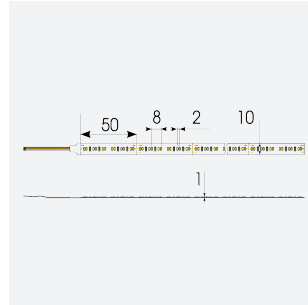

P-Cell PRO LED Strip

Application	Hospitality, Residential, Retail
Specification	Architectural

P-Cell 24V 14.4W IP67 White 6500K 5m
Code: P/24/04/67/01/65/S01/01

PRODUCT FEATURES

- P-CELL Professional LED strip suitable for high end residential, hospitality, retail and commercial applications
- Elite level LED chip technology with >97 CRI and low SDCM produce the best quality white light
- An extensive range of colour temperature options, IP ratings and power outputs offer the ultimate package of flexibility and versatility, suited for all high end applications
- Large strip pack sizes and multiple connector packs offers great time saving and ease when working on a large scale project
- Super high efficacy ensures peak performance, whilst also remaining economical and energy saving, helping to reduce overall energy consumption for all large scale installations
- High LED density (240 LEDs per metre) provides a uniform output reducing spotting and providing a more seamless output of light compared to traditional LED strips, coupled with a high CRI this ensures suitability for use within professional display and high end retail environments
- Fast fit plug and play connections available
- Joint and connection accessories sold separately
- 240

GENERAL INFORMATION

Wattage	14.4W/m
Lumens Delivered	1685lm/m
Lm/W	117lm/W
Beam Angle	120
CRI	97
CCT	6500K
Input	24V
Operating Temp	-20°C - 45°C
SDCM	3
Product Weight without Packaging	0.27 kg

TECHNICAL INFORMATION

Light Source	LED
IP Rating	IP67
Class Protection	3
Internal / External	Internal / External
Surface / Recessed / Suspended	Ceiling, Recessed, Wall
Lumen Depreciation	L70 50,000h
Warranty (Years)	5
CE Mark	Yes
Height	4 mm
LED Strip LEDs Per Metre	240