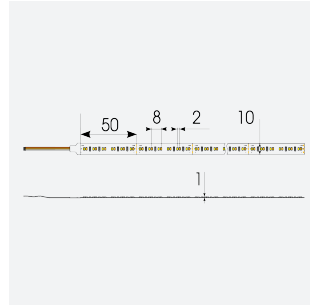

# P-Cell PRO LED Strip

P-Cell 24V 14.4W IP67 White 4000K 5m  
**Code: P/24/04/67/01/40/S01/01**

Category	LED Strip
Application	Hospitality, Residential, Retail
Specification	Architectural

## PRODUCT FEATURES

- P-CELL Professional LED strip suitable for high end residential, hospitality, retail and commercial applications
- Elite level LED chip technology with >97 CRI and low SDCM produce the best quality white light
- An extensive range of colour temperature options, IP ratings and power outputs offer the ultimate package of flexibility and versatility, suited for all high end applications
- Large strip pack sizes and multiple connector packs offers great time saving and ease when working on a large scale project
- Super high efficacy ensures peak performance, whilst also remaining economical and energy saving, helping to reduce overall energy consumption for all large scale installations
- High LED density (240 LEDs per metre) provides a uniform output reducing spotting and providing a more seamless output of light compared to traditional LED strips, coupled with a high CRI this ensures suitability for use within professional display and high end retail environments
- Fast fit plug and play connections available
- Joint and connection accessories sold separately
- 240

GENERAL INFORMATION	
Wattage	14.4W/m
Lumens Delivered	1613lm/m
Lm/W	112lm/W
Beam Angle	120
CRI	97
CCT	4000K
Input	24V
Operating Temp	-20°C - 45°C
SDCM	3
Product Weight without Packaging	0.27 kg

TECHNICAL INFORMATION	
Light Source	LED
IP Rating	IP67
Class Protection	3
Internal / External	Internal / External
Surface / Recessed / Suspended	Ceiling, Recessed, Wall
Lumen Depreciation	L70 50,000h
Warranty (Years)	5
CE Mark	Yes
Height	4.5 mm
LED Strip LEDs Per Metre	240