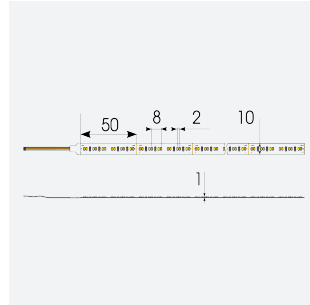

# P-Cell PRO LED Strip

P-Cell 24V 14.4W IP67 White 3000K 50m  
**Code: P/24/04/67/01/30/S05/01**

Category	LED Strip
Application	Hospitality, Residential, Retail
Specification	Architectural

## PRODUCT FEATURES

- P-CELL Professional LED strip suitable for high end residential, hospitality, retail and commercial applications
- Elite level LED chip technology with >97 CRI and low SDCM produce the best quality white light
- An extensive range of colour temperature options, IP ratings and power outputs offer the ultimate package of flexibility and versatility, suited for all high end applications
- Large strip pack sizes and multiple connector packs offers great time saving and ease when working on a large scale project
- Super high efficacy ensures peak performance, whilst also remaining economical and energy saving, helping to reduce overall energy consumption for all large scale installations
- High LED density (240 LEDs per metre) provides a uniform output reducing spotting and providing a more seamless output of light compared to traditional LED strips, coupled with a high CRI this ensures suitability for use within professional display and high end retail environments
- Fast fit plug and play connections available
- Joint and connection accessories sold separately
- 240

GENERAL INFORMATION	
Wattage	14.4W/m
Lumens Delivered	1512lm/m
Lm/W	105lm/W
Beam Angle	120
CRI	97
CCT	3000K
Input	24V
Operating Temp	-20°C - 45°C
SDCM	3
Product Weight without Packaging	2.7 kg

TECHNICAL INFORMATION	
Light Source	LED
IP Rating	IP67
Class Protection	3
Internal / External	Internal / External
Surface / Recessed / Suspended	Ceiling, Recessed, Wall
Lumen Depreciation	L70 50,000h
Warranty (Years)	5
CE Mark	Yes
Height	4.5 mm
LED Strip LEDs Per Metre	240