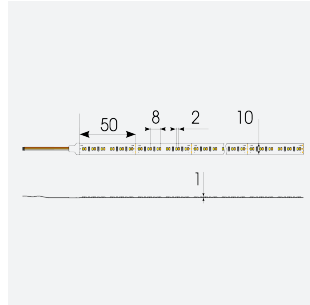

# P-Cell PRO LED Strip

Application	Hospitality, Residential, Retail
Specification	Architectural

P-Cell 24V 14.4W IP67 White 3000K 10m  
**Code: P/24/04/67/01/30/S02/01**

## PRODUCT FEATURES

- P-CELL Professional LED strip suitable for high end residential, hospitality, retail and commercial applications
- Elite level LED chip technology with >97 CRI and low SDCM produce the best quality white light
- An extensive range of colour temperature options, IP ratings and power outputs offer the ultimate package of flexibility and versatility, suited for all high end applications
- Large strip pack sizes and multiple connector packs offers great time saving and ease when working on a large scale project
- Super high efficacy ensures peak performance, whilst also remaining economical and energy saving, helping to reduce overall energy consumption for all large scale installations
- High LED density (240 LEDs per metre) provides a uniform output reducing spotting and providing a more seamless output of light compared to traditional LED strips, coupled with a high CRI this ensures suitability for use within professional display and high end retail environments
- Fast fit plug and play connections available
- Joint and connection accessories sold separately
- 240

### GENERAL INFORMATION

Wattage	14.4W/m
Lumens Delivered	1512lm/m
Lm/W	105lm/W
Beam Angle	120
CRI	97
CCT	3000K
Input	24V
Operating Temp	-20°C - 45°C
SDCM	3
Product Weight without Packaging	0.54 kg

### TECHNICAL INFORMATION

Light Source	LED
IP Rating	IP67
Class Protection	3
Internal / External	Internal / External
Surface / Recessed / Suspended	Ceiling, Recessed, Wall
Lumen Depreciation	L70 50,000h
Warranty (Years)	5
CE Mark	Yes
Height	4.5 mm
LED Strip LEDs Per Metre	240