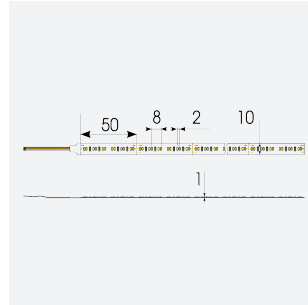

P-Cell PRO LED Strip

Application	Hospitality, Residential, Retail
Specification	Architectural

P-Cell 24V 14.4W IP67 White 3000K 10m
Code: P/24/04/67/01/30/S02/01

PRODUCT FEATURES

- P-CELL Professional LED strip suitable for high end residential, hospitality, retail and commercial applications
- Elite level LED chip technology with >97 CRI and low SDCM produce the best quality white light
- An extensive range of colour temperature options, IP ratings and power outputs offer the ultimate package of flexibility and versatility, suited for all high end applications
- Large strip pack sizes and multiple connector packs offers great time saving and ease when working on a large scale project
- Super high efficacy ensures peak performance, whilst also remaining economical and energy saving, helping to reduce overall energy consumption for all large scale installations
- High LED density (240 LEDs per metre) provides a uniform output reducing spotting and providing a more seamless output of light compared to traditional LED strips, coupled with a high CRI this ensures suitability for use within professional display and high end retail environments
- Fast fit plug and play connections available
- Joint and connection accessories sold separately
- 240

GENERAL INFORMATION

Wattage	14.4W/m
Lumens Delivered	1512lm/m
Lm/W	105lm/W
Beam Angle	120
CRI	97
CCT	3000K
Input	24V
Operating Temp	-20°C - 45°C
SDCM	3
Product Weight without Packaging	0.54 kg

TECHNICAL INFORMATION

Light Source	LED
IP Rating	IP67
Class Protection	3
Internal / External	Internal / External
Surface / Recessed / Suspended	Ceiling, Recessed, Wall
Lumen Depreciation	L70 50,000h
Warranty (Years)	5
CE Mark	Yes
Height	4 mm
LED Strip LEDs Per Metre	240