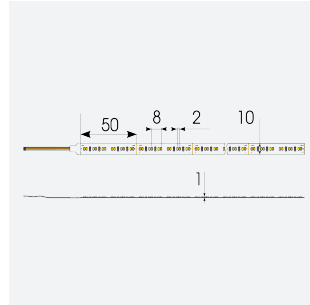

P-Cell PRO LED Strip

P-Cell 24V 14.4W IP67 White 3000K 5m
Code: P/24/04/67/01/30/S01/01

Category	LED Strip
Application	Hospitality, Residential, Retail
Specification	Architectural

PRODUCT FEATURES

- P-CELL Professional LED strip suitable for high end residential, hospitality, retail and commercial applications
- Elite level LED chip technology with >97 CRI and low SDCM produce the best quality white light
- An extensive range of colour temperature options, IP ratings and power outputs offer the ultimate package of flexibility and versatility, suited for all high end applications
- Large strip pack sizes and multiple connector packs offers great time saving and ease when working on a large scale project
- Super high efficacy ensures peak performance, whilst also remaining economical and energy saving, helping to reduce overall energy consumption for all large scale installations
- High LED density (240 LEDs per metre) provides a uniform output reducing spotting and providing a more seamless output of light compared to traditional LED strips, coupled with a high CRI this ensures suitability for use within professional display and high end retail environments
- Fast fit plug and play connections available
- Joint and connection accessories sold separately
- 240

GENERAL INFORMATION	
Wattage	14.4W/m
Lumens Delivered	1512lm/m
Lm/W	105lm/W
Beam Angle	120
CRI	97
CCT	3000K
Input	24V
Operating Temp	-20°C - 45°C
SDCM	3
Product Weight without Packaging	0.27 kg

TECHNICAL INFORMATION	
Light Source	LED
IP Rating	IP67
Class Protection	3
Internal / External	Internal / External
Surface / Recessed / Suspended	Ceiling, Recessed, Wall
Lumen Depreciation	L70 50,000h
Warranty (Years)	5
CE Mark	Yes
Height	4.5 mm
LED Strip LEDs Per Metre	240