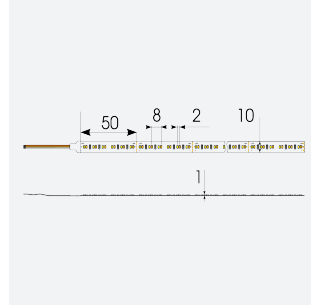

P-Cell PRO LED Strip

P-Cell 24V 14.4W IP67 White 2700K 50m
Code: P/24/04/67/01/27/S05/01

Category	LED Strip
Application	Hospitality, Residential, Retail
Specification	Architectural

PRODUCT FEATURES

- P-CELL Professional LED strip suitable for high end residential, hospitality, retail and commercial applications
- Elite level LED chip technology with >97 CRI and low SDCM produce the best quality white light
- An extensive range of colour temperature options, IP ratings and power outputs offer the ultimate package of flexibility and versatility, suited for all high end applications
- Large strip pack sizes and multiple connector packs offers great time saving and ease when working on a large scale project
- Super high efficacy ensures peak performance, whilst also remaining economical and energy saving, helping to reduce overall energy consumption for all large scale installations
- High LED density (240 LEDs per metre) provides a uniform output reducing spotting and providing a more seamless output of light compared to traditional LED strips, coupled with a high CRI this ensures suitability for use within professional display and high end retail environments
- Fast fit plug and play connections available
- Joint and connection accessories sold separately
- 240

GENERAL INFORMATION

Wattage	14.4W/m
Lumens Delivered	1440lm/m
Lm/W	100lm/W
Beam Angle	120
CRI	97
CCT	2700K
Input	24V
Operating Temp	-20°C - 45°C
SDCM	3
Product Weight without Packaging	2.7 kg

TECHNICAL INFORMATION

Light Source	LED
IP Rating	IP67
Class Protection	3
Internal / External	Internal / External
Surface / Recessed / Suspended	Ceiling, Recessed, Wall
Lumen Depreciation	L70 50,000h
Warranty (Years)	5
CE Mark	Yes
Height	4.5 mm
LED Strip LEDs Per Metre	240