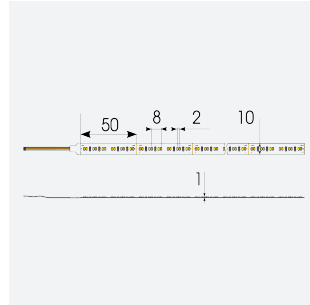

# P-Cell PRO LED Strip

Application	Hospitality, Residential, Retail
Specification	Architectural

P-Cell 24V 14.4W IP67 White 2200K 50m  
**Code: P/24/04/67/01/22/S05/01**

## PRODUCT FEATURES

- P-CELL Professional LED strip suitable for high end residential, hospitality, retail and commercial applications
- Elite level LED chip technology with >97 CRI and low SDCM produce the best quality white light
- An extensive range of colour temperature options, IP ratings and power outputs offer the ultimate package of flexibility and versatility, suited for all high end applications
- Large strip pack sizes and multiple connector packs offers great time saving and ease when working on a large scale project
- Super high efficacy ensures peak performance, whilst also remaining economical and energy saving, helping to reduce overall energy consumption for all large scale installations
- High LED density (240 LEDs per metre) provides a uniform output reducing spotting and providing a more seamless output of light compared to traditional LED strips, coupled with a high CRI this ensures suitability for use within professional display and high end retail environments
- Fast fit plug and play connections available
- Joint and connection accessories sold separately
- 240

### GENERAL INFORMATION

Wattage	14.4W/m
Lumens Delivered	1290lm/m
Lm/W	90lm/W
Beam Angle	120
CRI	97
CCT	2200K
Input	24V
Operating Temp	-20°C - 45°C
SDCM	3
Product Weight without Packaging	2.7 kg