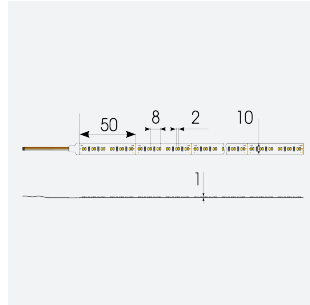

P-Cell PRO LED Strip

P-Cell 24V 14.4W IP67 White 2200K 50m
Code: P/24/04/67/01/22/S05/01

Category	LED Strip
Application	Hospitality, Residential, Retail
Specification	Architectural

PRODUCT FEATURES

- P-CELL Professional LED strip suitable for high end residential, hospitality, retail and commercial applications
- Elite level LED chip technology with >97 CRI and low SDCM produce the best quality white light
- An extensive range of colour temperature options, IP ratings and power outputs offer the ultimate package of flexibility and versatility, suited for all high end applications
- Large strip pack sizes and multiple connector packs offers great time saving and ease when working on a large scale project
- Super high efficacy ensures peak performance, whilst also remaining economical and energy saving, helping to reduce overall energy consumption for all large scale installations
- High LED density (240 LEDs per metre) provides a uniform output reducing spotting and providing a more seamless output of light compared to traditional LED strips, coupled with a high CRI this ensures suitability for use within professional display and high end retail environments
- Fast fit plug and play connections available
- Joint and connection accessories sold separately
- 240

GENERAL INFORMATION	
Wattage	14.4W/m
Lumens Delivered	1290lm/m
Lm/W	90lm/W
Beam Angle	120
CRI	97
CCT	2200K
Input	24V
Operating Temp	-20°C - 45°C
SDCM	3
Product Weight without Packaging	2.7 kg

TECHNICAL INFORMATION	
Light Source	LED
IP Rating	IP67
Class Protection	3
Internal / External	Internal / External
Surface / Recessed / Suspended	Ceiling, Recessed, Wall
Lumen Depreciation	L70 50,000h
Warranty (Years)	5
CE Mark	Yes
Height	4.5 mm
LED Strip LEDs Per Metre	240