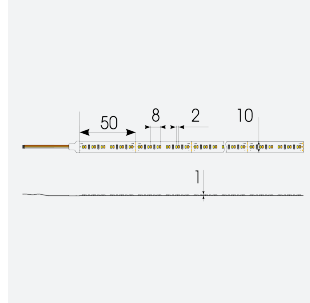

P-Cell PRO LED Strip

P-Cell 24V 14.4W IP67 White 2200K 10m
Code: P/24/04/67/01/22/S02/01

| | |
|---------------|----------------------------------|
| Category | LED Strip |
| Application | Hospitality, Residential, Retail |
| Specification | Architectural |

PRODUCT FEATURES

- P-CELL Professional LED strip suitable for high end residential, hospitality, retail and commercial applications
- Elite level LED chip technology with >97 CRI and low SDCM produce the best quality white light
- An extensive range of colour temperature options, IP ratings and power outputs offer the ultimate package of flexibility and versatility, suited for all high end applications
- Large strip pack sizes and multiple connector packs offers great time saving and ease when working on a large scale project
- Super high efficacy ensures peak performance, whilst also remaining economical and energy saving, helping to reduce overall energy consumption for all large scale installations
- High LED density (240 LEDs per metre) provides a uniform output reducing spotting and providing a more seamless output of light compared to traditional LED strips, coupled with a high CRI this ensures suitability for use within professional display and high end retail environments
- Fast fit plug and play connections available
- Joint and connection accessories sold separately
- 240

| GENERAL INFORMATION | |
|----------------------------------|--------------|
| Wattage | 14.4W/m |
| Lumens Delivered | 1290lm/m |
| Lm/W | 90lm/W |
| Beam Angle | 120 |
| CRI | 97 |
| CCT | 2200K |
| Input | 24V |
| Operating Temp | -20°C - 45°C |
| SDCM | 3 |
| Product Weight without Packaging | 0.54 kg |