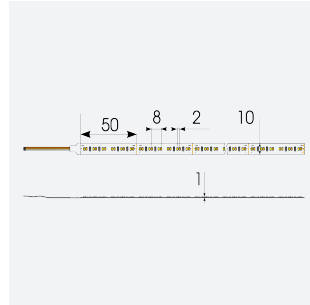

# P-Cell PRO LED Strip

Application	Hospitality, Residential, Retail
Specification	Architectural

P-Cell 24V 14.4W IP67 White 2200K 10m  
**Code: P/24/04/67/01/22/S02/01**

## PRODUCT FEATURES

- P-CELL Professional LED strip suitable for high end residential, hospitality, retail and commercial applications
- Elite level LED chip technology with >97 CRI and low SDCM produce the best quality white light
- An extensive range of colour temperature options, IP ratings and power outputs offer the ultimate package of flexibility and versatility, suited for all high end applications
- Large strip pack sizes and multiple connector packs offers great time saving and ease when working on a large scale project
- Super high efficacy ensures peak performance, whilst also remaining economical and energy saving, helping to reduce overall energy consumption for all large scale installations
- High LED density (240 LEDs per metre) provides a uniform output reducing spotting and providing a more seamless output of light compared to traditional LED strips, coupled with a high CRI this ensures suitability for use within professional display and high end retail environments
- Fast fit plug and play connections available
- Joint and connection accessories sold separately
- 240

### GENERAL INFORMATION

Wattage	14.4W/m
Lumens Delivered	1290lm/m
Lm/W	90lm/W
Beam Angle	120
CRI	97
CCT	2200K
Input	24V
Operating Temp	-20°C - 45°C
SDCM	3
Product Weight without Packaging	0.54 kg