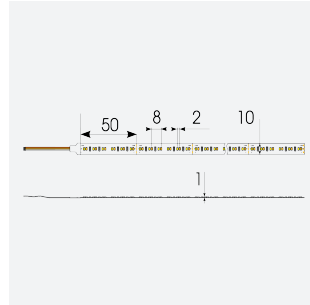

# P-Cell PRO LED Strip

P-Cell 24V 14.4W IP67 White 2200K 5m  
**Code: P/24/04/67/01/22/S01/01**

Category	LED Strip
Application	Hospitality, Residential, Retail
Specification	Architectural

## PRODUCT FEATURES

- P-CELL Professional LED strip suitable for high end residential, hospitality, retail and commercial applications
- Elite level LED chip technology with >97 CRI and low SDCM produce the best quality white light
- An extensive range of colour temperature options, IP ratings and power outputs offer the ultimate package of flexibility and versatility, suited for all high end applications
- Large strip pack sizes and multiple connector packs offers great time saving and ease when working on a large scale project
- Super high efficacy ensures peak performance, whilst also remaining economical and energy saving, helping to reduce overall energy consumption for all large scale installations
- High LED density (240 LEDs per metre) provides a uniform output reducing spotting and providing a more seamless output of light compared to traditional LED strips, coupled with a high CRI this ensures suitability for use within professional display and high end retail environments
- Fast fit plug and play connections available
- Joint and connection accessories sold separately
- 240

GENERAL INFORMATION	
Wattage	14.4W/m
Lumens Delivered	1290lm/m
Lm/W	90lm/W
Beam Angle	120
CRI	97
CCT	2200K
Input	24V
Operating Temp	-20°C - 45°C
SDCM	3
Product Weight without Packaging	0.27 kg

TECHNICAL INFORMATION	
Light Source	LED
IP Rating	IP67
Class Protection	3
Internal / External	Internal / External
Surface / Recessed / Suspended	Ceiling, Recessed, Wall
Lumen Depreciation	L70 50,000h
Warranty (Years)	5
CE Mark	Yes
Height	4.5 mm
LED Strip LEDs Per Metre	240