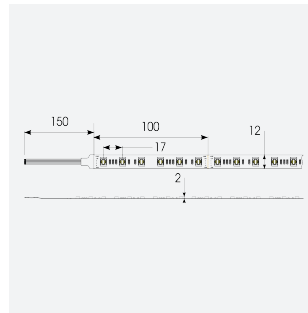

P-Cell PRO LED Strip

Application Hospitality, Residential, Retail

Specification Architectural

P-Cell 24V 18W IP65 RGBTW 50m

Code: P/24/04/65/05/00/S05/01

- P-CELL Professional LED strip suitable for high end residential, hospitality, retail and commercial applications
- Elite level LED chip technology with >97 CRI and low SDCM produce the best quality white light
- An extensive range of colour temperature options, IP ratings and power outputs offer the ultimate package of flexibility and versatility, suited for all high end applications
- Large strip pack sizes and multiple connector packs offers great time saving and ease when working on a large scale project
- Super high efficacy ensures peak performance, whilst also remaining economical and energy saving, helping to reduce overall energy consumption for all large scale installations
- High LED density (240 LEDs per metre) provides a uniform output reducing spotting and providing a more seamless output of light compared to traditional LED strips, coupled with a high CRI this ensures suitability for use within professional display and high end retail environments
- Fast fit plug and play connections available
- Joint and connection accessories sold separately
- 60

GENERAL INFORMATION

Wattage	18W/m
Lumens Delivered	290lm/m
Lm/W	80lm/W
Beam Angle	120
CRI	90
CCT	2700-6500K and RGB
Input	24V
Operating Temp	-20°C - 45°C
SDCM	3
Product Weight without Packaging	3.05 kg

TECHNICAL INFORMATION

Light Source	LED
IP Rating	IP65
Class Protection	3
Internal / External	Internal / External
Surface / Recessed / Suspended	Ceiling, Recessed, Wall
Lumen Depreciation	L70 50,000h
Warranty (Years)	5
CE Mark	Yes
Height	5 mm
LED Strip LEDs Per Metre	60