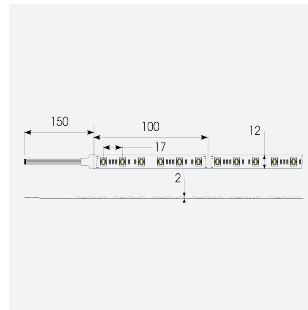

P-Cell PRO LED Strip

Application	Hospitality, Residential, Retail
Specification	Architectural

P-Cell 24V 18W IP65 RGBTW 50m
Code: P/24/04/65/05/00/S05/01

PRODUCT FEATURES

- P-CELL Professional LED strip suitable for high end residential, hospitality, retail and commercial applications
- Elite level LED chip technology with >97 CRI and low SDCM produce the best quality white light
- An extensive range of colour temperature options, IP ratings and power outputs offer the ultimate package of flexibility and versatility, suited for all high end applications
- Large strip pack sizes and multiple connector packs offers great time saving and ease when working on a large scale project
- Super high efficacy ensures peak performance, whilst also remaining economical and energy saving, helping to reduce overall energy consumption for all large scale installations
- High LED density (240 LEDs per metre) provides a uniform output reducing spotting and providing a more seamless output of light compared to traditional LED strips, coupled with a high CRI this ensures suitability for use within professional display and high end retail environments
- Fast fit plug and play connections available
- Joint and connection accessories sold separately
- 60

GENERAL INFORMATION	
Wattage	18W/m
Lumens Delivered	290lm/m
Lm/W	80lm/W
Beam Angle	120
CRI	90
CCT	2700-6500K and RGB
Input	24V
Operating Temp	-20°C - 45°C
SDCM	3
Product Weight without Packaging	3.05 kg

TECHNICAL INFORMATION	
Light Source	LED
IP Rating	IP65
Class Protection	3
Internal / External	Internal / External
Surface / Recessed / Suspended	Ceiling, Recessed, Wall
Lumen Depreciation	L70 50,000h
Warranty (Years)	5
CE Mark	Yes
Height	5 mm
LED Strip LEDs Per Metre	60