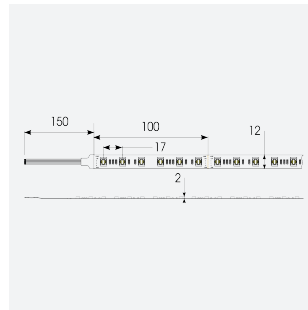

# P-Cell PRO LED Strip

P-Cell 24V 18W IP65 RGBTW 10m  
**Code: P/24/04/65/05/00/S02/01**

Category	LED Strip
Application	Hospitality, Residential, Retail
Specification	Architectural

## PRODUCT FEATURES

- P-CELL Professional LED strip suitable for high end residential, hospitality, retail and commercial applications
- Elite level LED chip technology with >97 CRI and low SDCM produce the best quality white light
- An extensive range of colour temperature options, IP ratings and power outputs offer the ultimate package of flexibility and versatility, suited for all high end applications
- Large strip pack sizes and multiple connector packs offers great time saving and ease when working on a large scale project
- Super high efficacy ensures peak performance, whilst also remaining economical and energy saving, helping to reduce overall energy consumption for all large scale installations
- High LED density (240 LEDs per metre) provides a uniform output reducing spotting and providing a more seamless output of light compared to traditional LED strips, coupled with a high CRI this ensures suitability for use within professional display and high end retail environments
- Fast fit plug and play connections available
- Joint and connection accessories sold separately
- 60

GENERAL INFORMATION	
Wattage	18W/m
Lumens Delivered	290lm/m
Lm/W	80lm/W
Beam Angle	120
CRI	90
CCT	2700-6500K and RGB
Input	24V
Operating Temp	-20°C - 45°C
SDCM	3
Product Weight without Packaging	0.61 kg

TECHNICAL INFORMATION	
Light Source	LED
IP Rating	IP65
Class Protection	3
Internal / External	Internal / External
Surface / Recessed / Suspended	Ceiling, Recessed, Wall
Lumen Depreciation	L70 50,000h
Warranty (Years)	5
CE Mark	Yes
Height	5 mm
LED Strip LEDs Per Metre	60