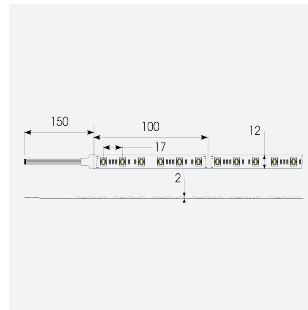

P-Cell PRO LED Strip

P-Cell 24V 18W IP65 RGBTW 5m
Code: P/24/04/65/05/00/S01/01

Category	LED Strip
Application	Hospitality, Residential, Retail
Specification	Architectural

PRODUCT FEATURES

- P-CELL Professional LED strip suitable for high end residential, hospitality, retail and commercial applications
- Elite level LED chip technology with >97 CRI and low SDCM produce the best quality white light
- An extensive range of colour temperature options, IP ratings and power outputs offer the ultimate package of flexibility and versatility, suited for all high end applications
- Large strip pack sizes and multiple connector packs offers great time saving and ease when working on a large scale project
- Super high efficacy ensures peak performance, whilst also remaining economical and energy saving, helping to reduce overall energy consumption for all large scale installations
- High LED density (240 LEDs per metre) provides a uniform output reducing spotting and providing a more seamless output of light compared to traditional LED strips, coupled with a high CRI this ensures suitability for use within professional display and high end retail environments
- Fast fit plug and play connections available
- Joint and connection accessories sold separately
- 60

GENERAL INFORMATION	
Wattage	18W/m
Lumens Delivered	290lm/m
Lm/W	80lm/W
Beam Angle	120
CRI	90
CCT	2700-6500K and RGB
Input	24V
Operating Temp	-20°C - 45°C
SDCM	3
Product Weight without Packaging	0.305 kg

TECHNICAL INFORMATION	
Light Source	LED
IP Rating	IP65
Class Protection	3
Internal / External	Internal / External
Surface / Recessed / Suspended	Ceiling, Recessed, Wall
Lumen Depreciation	L70 50,000h
Warranty (Years)	5
CE Mark	Yes
Height	5 mm
LED Strip LEDs Per Metre	60