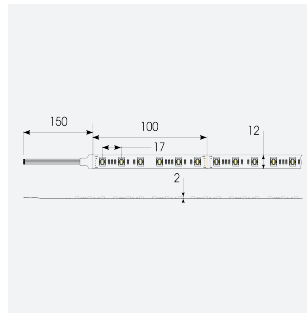

- P-CELL Professional LED strip suitable for high end residential, hospitality, retail and commercial applications
- Elite level LED chip technology with >97 CRI and low SDCM produce the best quality white light
- An extensive range of colour temperature options, IP ratings and power outputs offer the ultimate package of flexibility and versatility, suited for all high end applications
- Large strip pack sizes and multiple connector packs offers great time saving and ease when working on a large scale project
- Super high efficacy ensures peak performance, whilst also remaining economical and energy saving, helping to reduce overall energy consumption for all large scale installations
- High LED density (240 LEDs per metre) provides a uniform output reducing spotting and providing a more seamless output of light compared to traditional LED strips, coupled with a high CRI this ensures suitability for use within professional display and high end retail environments
- Fast fit plug and play connections available
- Joint and connection accessories sold separately
- 60

GENERAL INFORMATION

| | |
|----------------------------------|--------------------|
| Wattage | 18W/m |
| Lumens Delivered | 290lm/m |
| Lm/W | 80lm/W |
| Beam Angle | 120 |
| CRI | 90 |
| CCT | 2700-6500K and RGB |
| Input | 24V |
| Operating Temp | -20°C - 45°C |
| SDCM | 3 |
| Product Weight without Packaging | 0.305 kg |

TECHNICAL INFORMATION

| | |
|--------------------------------|-------------------------|
| Light Source | LED |
| IP Rating | IP65 |
| Class Protection | 3 |
| Internal / External | Internal / External |
| Surface / Recessed / Suspended | Ceiling, Recessed, Wall |
| Lumen Depreciation | L70 50,000h |
| Warranty (Years) | 5 |
| CE Mark | Yes |
| Height | 5 mm |
| LED Strip LEDs Per Metre | 60 |