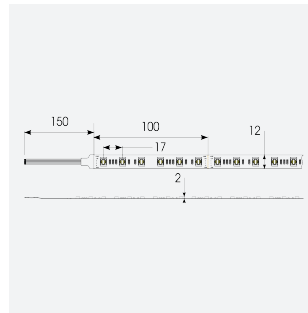

P-Cell PRO LED Strip

Application	Hospitality, Residential, Retail
Specification	Architectural

P-Cell 24V 18W IP65 RGBTW 5m
Code: P/24/04/65/05/00/S01/01

PRODUCT FEATURES

- P-CELL Professional LED strip suitable for high end residential, hospitality, retail and commercial applications
- Elite level LED chip technology with >97 CRI and low SDCM produce the best quality white light
- An extensive range of colour temperature options, IP ratings and power outputs offer the ultimate package of flexibility and versatility, suited for all high end applications
- Large strip pack sizes and multiple connector packs offers great time saving and ease when working on a large scale project
- Super high efficacy ensures peak performance, whilst also remaining economical and energy saving, helping to reduce overall energy consumption for all large scale installations
- High LED density (240 LEDs per metre) provides a uniform output reducing spotting and providing a more seamless output of light compared to traditional LED strips, coupled with a high CRI this ensures suitability for use within professional display and high end retail environments
- Fast fit plug and play connections available
- Joint and connection accessories sold separately
- 60

GENERAL INFORMATION

Wattage	18W/m
Lumens Delivered	290lm/m
Lm/W	80lm/W
Beam Angle	120
CRI	90
CCT	2700-6500K and RGB
Input	24V
Operating Temp	-20°C - 45°C
SDCM	3
Product Weight without Packaging	0.305 kg

TECHNICAL INFORMATION

Light Source	LED
IP Rating	IP65
Class Protection	3
Internal / External	Internal / External
Surface / Recessed / Suspended	Ceiling, Recessed, Wall
Lumen Depreciation	L70 50,000h
Warranty (Years)	5
CE Mark	Yes
Height	5 mm
LED Strip LEDs Per Metre	60