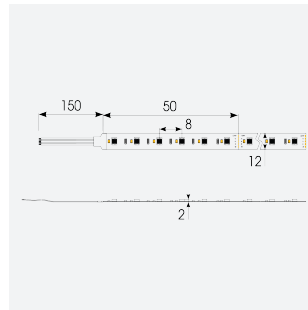

# P-Cell PRO LED Strip

P-Cell 24V 20W IP65 RGBW 6500K 10m  
**Code: P/24/04/65/04/65/S02/01**

Category	LED Strip
Application	Hospitality, Residential, Retail
Specification	Architectural

## PRODUCT FEATURES

- P-CELL Professional LED strip suitable for high end residential, hospitality, retail and commercial applications
- Elite level LED chip technology with >97 CRI and low SDCM produce the best quality white light
- An extensive range of colour temperature options, IP ratings and power outputs offer the ultimate package of flexibility and versatility, suited for all high end applications
- Large strip pack sizes and multiple connector packs offers great time saving and ease when working on a large scale project
- Super high efficacy ensures peak performance, whilst also remaining economical and energy saving, helping to reduce overall energy consumption for all large scale installations
- High LED density (240 LEDs per metre) provides a uniform output reducing spotting and providing a more seamless output of light compared to traditional LED strips, coupled with a high CRI this ensures suitability for use within professional display and high end retail environments
- Fast fit plug and play connections available
- Joint and connection accessories sold separately
- 240

GENERAL INFORMATION	
Wattage	20W/m
Lumens Delivered	500lm/m
Lm/W	95lm/W
Beam Angle	120
CRI	90
CCT	6500K and RGB
Input	24V
Operating Temp	-20°C - 45°C
SDCM	3
Product Weight without Packaging	0.61 kg

TECHNICAL INFORMATION	
Light Source	LED
IP Rating	IP65
Class Protection	3
Internal / External	Internal / External
Surface / Recessed / Suspended	Ceiling, Recessed, Wall
Lumen Depreciation	L70 50,000h
Warranty (Years)	5
CE Mark	Yes
Height	5 mm
LED Strip LEDs Per Metre	240