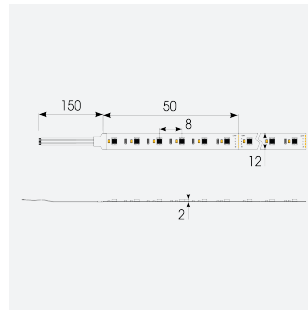

P-Cell PRO LED Strip

Application	Hospitality, Residential, Retail
Specification	Architectural

P-Cell 24V 20W IP65 RGBW 6500K 10m
Code: P/24/04/65/04/65/S02/01

- P-CELL Professional LED strip suitable for high end residential, hospitality, retail and commercial applications
- Elite level LED chip technology with >97 CRI and low SDCM produce the best quality white light
- An extensive range of colour temperature options, IP ratings and power outputs offer the ultimate package of flexibility and versatility, suited for all high end applications
- Large strip pack sizes and multiple connector packs offers great time saving and ease when working on a large scale project
- Super high efficacy ensures peak performance, whilst also remaining economical and energy saving, helping to reduce overall energy consumption for all large scale installations
- High LED density (240 LEDs per metre) provides a uniform output reducing spotting and providing a more seamless output of light compared to traditional LED strips, coupled with a high CRI this ensures suitability for use within professional display and high end retail environments
- Fast fit plug and play connections available
- Joint and connection accessories sold separately
- 240

GENERAL INFORMATION

Wattage	20W/m
Lumens Delivered	500lm/m
Lm/W	95lm/W
Beam Angle	120
CRI	90
CCT	6500K and RGB
Input	24V
Operating Temp	-20°C - 45°C
SDCM	3
Product Weight without Packaging	0.61 kg

TECHNICAL INFORMATION

Light Source	LED
IP Rating	IP65
Class Protection	3
Internal / External	Internal / External
Surface / Recessed / Suspended	Ceiling, Recessed, Wall
Lumen Depreciation	L70 50,000h
Warranty (Years)	5
CE Mark	Yes
Height	5 mm
LED Strip LEDs Per Metre	240