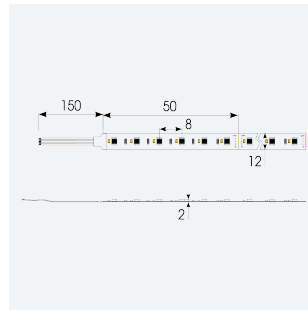

P-Cell PRO LED Strip

Application Hospitality, Residential, Retail

Specification Architectural

P-Cell 24V 20W IP65 RGBW 6500K 10m

Code: P/24/04/65/04/65/S02/01

PRODUCT FEATURES

- P-CELL Professional LED strip suitable for high end residential, hospitality, retail and commercial applications
- Elite level LED chip technology with >97 CRI and low SDCM produce the best quality white light
- An extensive range of colour temperature options, IP ratings and power outputs offer the ultimate package of flexibility and versatility, suited for all high end applications
- Large strip pack sizes and multiple connector packs offers great time saving and ease when working on a large scale project
- Super high efficacy ensures peak performance, whilst also remaining economical and energy saving, helping to reduce overall energy consumption for all large scale installations
- High LED density (240 LEDs per metre) provides a uniform output reducing spotting and providing a more seamless output of light compared to traditional LED strips, coupled with a high CRI this ensures suitability for use within professional display and high end retail environments
- Fast fit plug and play connections available
- Joint and connection accessories sold separately
- 240

GENERAL INFORMATION

Wattage	20W/m
Lumens Delivered	500lm/m
Lm/W	95lm/W
Beam Angle	120
CRI	90
CCT	6500K and RGB
Input	24V
Operating Temp	-20°C - 45°C
SDCM	3
Product Weight without Packaging	0.61 kg

TECHNICAL INFORMATION

Light Source	LED
IP Rating	IP65
Class Protection	3
Internal / External	Internal / External
Surface / Recessed / Suspended	Ceiling, Recessed, Wall
Lumen Depreciation	L70 50,000h
Warranty (Years)	5
CE Mark	Yes
Height	5 mm
LED Strip LEDs Per Metre	240