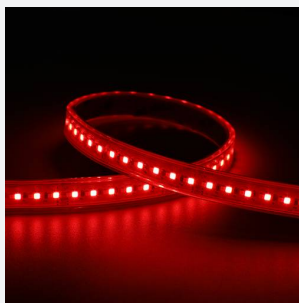

# P-Cell PRO LED Strip

<b>Application</b>	Hospitality, Residential, Retail
<b>Specification</b>	Architectural

P-Cell 24V 20W IP65 RGBW 4000K 50m  
**Code: P/24/04/65/04/40/S05/01**

## PRODUCT FEATURES

- P-CELL Professional LED strip suitable for high end residential, hospitality, retail and commercial applications
- Elite level LED chip technology with >97 CRI and low SDCM produce the best quality white light
- An extensive range of colour temperature options, IP ratings and power outputs offer the ultimate package of flexibility and versatility, suited for all high end applications
- Large strip pack sizes and multiple connector packs offers great time saving and ease when working on a large scale project
- Super high efficacy ensures peak performance, whilst also remaining economical and energy saving, helping to reduce overall energy consumption for all large scale installations
- High LED density (240 LEDs per metre) provides a uniform output reducing spotting and providing a more seamless output of light compared to traditional LED strips, coupled with a high CRI this ensures suitability for use within professional display and high end retail environments
- Fast fit plug and play connections available
- Joint and connection accessories sold separately
- 240

GENERAL INFORMATION	
Wattage	20W/m
Lumens Delivered	500lm/m
Lm/W	95lm/W
Beam Angle	120
CRI	90
CCT	4000K and RGB
Input	24V
Operating Temp	-20°C - 45°C
SDCM	3
Product Weight without Packaging	3.05 kg

TECHNICAL INFORMATION	
Light Source	LED
IP Rating	IP65
Class Protection	3
Internal / External	Internal / External
Surface / Recessed / Suspended	Ceiling, Recessed, Wall
Lumen Depreciation	L70 50,000h
Warranty (Years)	5
CE Mark	Yes
Height	5 mm
LED Strip LEDs Per Metre	240