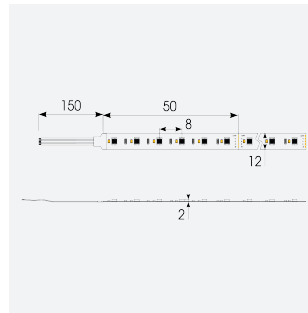

# P-Cell PRO LED Strip

<b>Application</b>	Hospitality, Residential, Retail
<b>Specification</b>	Architectural

P-Cell 24V 20W IP65 RGBW 4000K 50m  
**Code: P/24/04/65/04/40/S05/01**

## PRODUCT FEATURES

- P-CELL Professional LED strip suitable for high end residential, hospitality, retail and commercial applications
- Elite level LED chip technology with >97 CRI and low SDCM produce the best quality white light
- An extensive range of colour temperature options, IP ratings and power outputs offer the ultimate package of flexibility and versatility, suited for all high end applications
- Large strip pack sizes and multiple connector packs offers great time saving and ease when working on a large scale project
- Super high efficacy ensures peak performance, whilst also remaining economical and energy saving, helping to reduce overall energy consumption for all large scale installations
- High LED density (240 LEDs per metre) provides a uniform output reducing spotting and providing a more seamless output of light compared to traditional LED strips, coupled with a high CRI this ensures suitability for use within professional display and high end retail environments
- Fast fit plug and play connections available
- Joint and connection accessories sold separately
- 240

GENERAL INFORMATION	
Wattage	20W/m
Lumens Delivered	500lm/m
Lm/W	95lm/W
Beam Angle	120
CRI	90
CCT	4000K and RGB
Input	24V
Operating Temp	-20°C - 45°C
SDCM	3
Product Weight without Packaging	3.05 kg

TECHNICAL INFORMATION	
Light Source	LED
IP Rating	IP65
Class Protection	3
Internal / External	Internal / External
Surface / Recessed / Suspended	Ceiling, Recessed, Wall
Lumen Depreciation	L70 50,000h
Warranty (Years)	5
CE Mark	Yes
Height	5 mm
LED Strip LEDs Per Metre	240