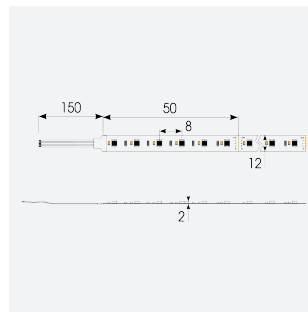

# P-Cell PRO LED Strip

Application	Hospitality, Residential, Retail
Specification	Architectural

P-Cell 24V 20W IP65 RGBW 4000K 50m  
**Code: P/24/04/65/04/40/S05/01**

- P-CELL Professional LED strip suitable for high end residential, hospitality, retail and commercial applications
- Elite level LED chip technology with >97 CRI and low SDCM produce the best quality white light
- An extensive range of colour temperature options, IP ratings and power outputs offer the ultimate package of flexibility and versatility, suited for all high end applications
- Large strip pack sizes and multiple connector packs offers great time saving and ease when working on a large scale project
- Super high efficacy ensures peak performance, whilst also remaining economical and energy saving, helping to reduce overall energy consumption for all large scale installations
- High LED density (240 LEDs per metre) provides a uniform output reducing spotting and providing a more seamless output of light compared to traditional LED strips, coupled with a high CRI this ensures suitability for use within professional display and high end retail environments
- Fast fit plug and play connections available
- Joint and connection accessories sold separately
- 240

GENERAL INFORMATION	
Wattage	20W/m
Lumens Delivered	500lm/m
Lm/W	95lm/W
Beam Angle	120
CRI	90
CCT	4000K and RGB
Input	24V
Operating Temp	-20°C - 45°C
SDCM	3
Product Weight without Packaging	3.05 kg

TECHNICAL INFORMATION	
Light Source	LED
IP Rating	IP65
Class Protection	3
Internal / External	Internal / External
Surface / Recessed / Suspended	Ceiling, Recessed, Wall
Lumen Depreciation	L70 50,000h
Warranty (Years)	5
CE Mark	Yes
Height	5 mm
LED Strip LEDs Per Metre	240