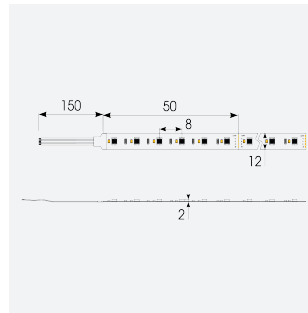

# P-Cell PRO LED Strip

<b>Application</b>	Hospitality, Residential, Retail
<b>Specification</b>	Architectural

P-Cell 24V 20W IP65 RGBW 4000K 5m  
**Code:** P/24/04/65/04/40/S01/01

## PRODUCT FEATURES

- P-CELL Professional LED strip suitable for high end residential, hospitality, retail and commercial applications
- Elite level LED chip technology with >97 CRI and low SDCM produce the best quality white light
- An extensive range of colour temperature options, IP ratings and power outputs offer the ultimate package of flexibility and versatility, suited for all high end applications
- Large strip pack sizes and multiple connector packs offers great time saving and ease when working on a large scale project
- Super high efficacy ensures peak performance, whilst also remaining economical and energy saving, helping to reduce overall energy consumption for all large scale installations
- High LED density (240 LEDs per metre) provides a uniform output reducing spotting and providing a more seamless output of light compared to traditional LED strips, coupled with a high CRI this ensures suitability for use within professional display and high end retail environments
- Fast fit plug and play connections available
- Joint and connection accessories sold separately
- 240

GENERAL INFORMATION	
Wattage	20W/m
Lumens Delivered	500lm/m
Lm/W	95lm/W
Beam Angle	120
CRI	90
CCT	4000K and RGB
Input	24V
Operating Temp	-20°C - 45°C
SDCM	3
Product Weight without Packaging	0.305 kg

TECHNICAL INFORMATION	
Light Source	LED
IP Rating	IP65
Class Protection	3
Internal / External	Internal / External
Surface / Recessed / Suspended	Ceiling, Recessed, Wall
Lumen Depreciation	L70 50,000h
Warranty (Years)	5
CE Mark	Yes
Height	5 mm
LED Strip LEDs Per Metre	240