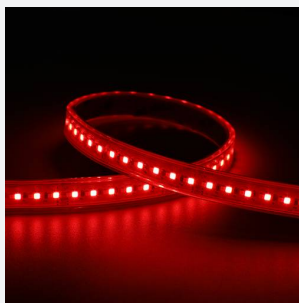

# P-Cell PRO LED Strip

<b>Application</b>	Hospitality, Residential, Retail
<b>Specification</b>	Architectural

P-Cell 24V 20W IP65 RGBW 4000K 5m  
**Code:** P/24/04/65/04/40/S01/01

## PRODUCT FEATURES

- P-CELL Professional LED strip suitable for high end residential, hospitality, retail and commercial applications
- Elite level LED chip technology with >97 CRI and low SDCM produce the best quality white light
- An extensive range of colour temperature options, IP ratings and power outputs offer the ultimate package of flexibility and versatility, suited for all high end applications
- Large strip pack sizes and multiple connector packs offers great time saving and ease when working on a large scale project
- Super high efficacy ensures peak performance, whilst also remaining economical and energy saving, helping to reduce overall energy consumption for all large scale installations
- High LED density (240 LEDs per metre) provides a uniform output reducing spotting and providing a more seamless output of light compared to traditional LED strips, coupled with a high CRI this ensures suitability for use within professional display and high end retail environments
- Fast fit plug and play connections available
- Joint and connection accessories sold separately
- 240

GENERAL INFORMATION	
Wattage	20W/m
Lumens Delivered	500lm/m
Lm/W	95lm/W
Beam Angle	120
CRI	90
CCT	4000K and RGB
Input	24V
Operating Temp	-20°C - 45°C
SDCM	3
Product Weight without Packaging	0.305 kg

TECHNICAL INFORMATION	
Light Source	LED
IP Rating	IP65
Class Protection	3
Internal / External	Internal / External
Surface / Recessed / Suspended	Ceiling, Recessed, Wall
Lumen Depreciation	L70 50,000h
Warranty (Years)	5
CE Mark	Yes
Height	5 mm
LED Strip LEDs Per Metre	240