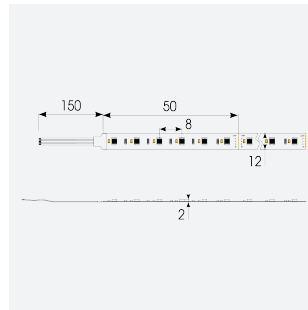

P-Cell PRO LED Strip

Application	Hospitality, Residential, Retail
Specification	Architectural

P-Cell 24V 20W IP65 RGBW 3000K 50m
Code: P/24/04/65/04/30/S05/01

PRODUCT FEATURES

- P-CELL Professional LED strip suitable for high end residential, hospitality, retail and commercial applications
- Elite level LED chip technology with >97 CRI and low SDCM produce the best quality white light
- An extensive range of colour temperature options, IP ratings and power outputs offer the ultimate package of flexibility and versatility, suited for all high end applications
- Large strip pack sizes and multiple connector packs offers great time saving and ease when working on a large scale project
- Super high efficacy ensures peak performance, whilst also remaining economical and energy saving, helping to reduce overall energy consumption for all large scale installations
- High LED density (240 LEDs per metre) provides a uniform output reducing spotting and providing a more seamless output of light compared to traditional LED strips, coupled with a high CRI this ensures suitability for use within professional display and high end retail environments
- Fast fit plug and play connections available
- Joint and connection accessories sold separately
- 240

GENERAL INFORMATION	
Wattage	20W/m
Lumens Delivered	470lm/m
Lm/W	90lm/W
Beam Angle	120
CRI	90
CCT	3000K and RGB
Input	24V
Operating Temp	-20°C - 45°C
SDCM	3
Product Weight without Packaging	3.05 kg

TECHNICAL INFORMATION	
Light Source	LED
IP Rating	IP65
Class Protection	3
Internal / External	Internal / External
Surface / Recessed / Suspended	Ceiling, Recessed, Wall
Lumen Depreciation	L70 50,000h
Warranty (Years)	5
CE Mark	Yes
Height	5 mm
LED Strip LEDs Per Metre	240