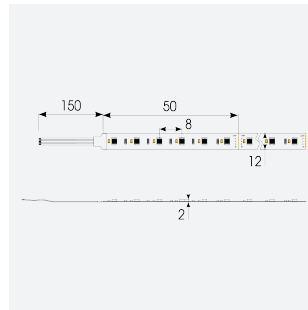

P-Cell PRO LED Strip

P-Cell 24V 20W IP65 RGBW 3000K 50m
Code: P/24/04/65/04/30/S05/01

Category	LED Strip
Application	Hospitality, Residential, Retail
Specification	Architectural

PRODUCT FEATURES

- P-CELL Professional LED strip suitable for high end residential, hospitality, retail and commercial applications
- Elite level LED chip technology with >97 CRI and low SDCM produce the best quality white light
- An extensive range of colour temperature options, IP ratings and power outputs offer the ultimate package of flexibility and versatility, suited for all high end applications
- Large strip pack sizes and multiple connector packs offers great time saving and ease when working on a large scale project
- Super high efficacy ensures peak performance, whilst also remaining economical and energy saving, helping to reduce overall energy consumption for all large scale installations
- High LED density (240 LEDs per metre) provides a uniform output reducing spotting and providing a more seamless output of light compared to traditional LED strips, coupled with a high CRI this ensures suitability for use within professional display and high end retail environments
- Fast fit plug and play connections available
- Joint and connection accessories sold separately
- 240

GENERAL INFORMATION	
Wattage	20W/m
Lumens Delivered	470lm/m
Lm/W	90lm/W
Beam Angle	120
CRI	90
CCT	3000K and RGB
Input	24V
Operating Temp	-20°C - 45°C
SDCM	3
Product Weight without Packaging	3.05 kg

TECHNICAL INFORMATION	
Light Source	LED
IP Rating	IP65
Class Protection	3
Internal / External	Internal / External
Surface / Recessed / Suspended	Ceiling, Recessed, Wall
Lumen Depreciation	L70 50,000h
Warranty (Years)	5
CE Mark	Yes
Height	5 mm
LED Strip LEDs Per Metre	240