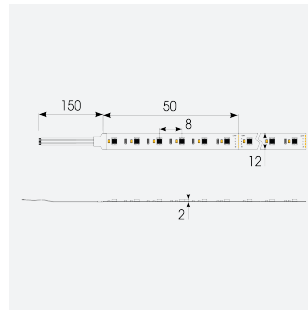

P-Cell PRO LED Strip

Application	Hospitality, Residential, Retail
Specification	Architectural

P-Cell 24V 20W IP65 RGBW 3000K 50m
Code: P/24/04/65/04/30/S05/01

- P-CELL Professional LED strip suitable for high end residential, hospitality, retail and commercial applications
- Elite level LED chip technology with >97 CRI and low SDCM produce the best quality white light
- An extensive range of colour temperature options, IP ratings and power outputs offer the ultimate package of flexibility and versatility, suited for all high end applications
- Large strip pack sizes and multiple connector packs offers great time saving and ease when working on a large scale project
- Super high efficacy ensures peak performance, whilst also remaining economical and energy saving, helping to reduce overall energy consumption for all large scale installations
- High LED density (240 LEDs per metre) provides a uniform output reducing spotting and providing a more seamless output of light compared to traditional LED strips, coupled with a high CRI this ensures suitability for use within professional display and high end retail environments
- Fast fit plug and play connections available
- Joint and connection accessories sold separately
- 240

GENERAL INFORMATION	
Wattage	20W/m
Lumens Delivered	470lm/m
Lm/W	90lm/W
Beam Angle	120
CRI	90
CCT	3000K and RGB
Input	24V
Operating Temp	-20°C - 45°C
SDCM	3
Product Weight without Packaging	3.05 kg

TECHNICAL INFORMATION	
Light Source	LED
IP Rating	IP65
Class Protection	3
Internal / External	Internal / External
Surface / Recessed / Suspended	Ceiling, Recessed, Wall
Lumen Depreciation	L70 50,000h
Warranty (Years)	5
CE Mark	Yes
Height	5 mm
LED Strip LEDs Per Metre	240