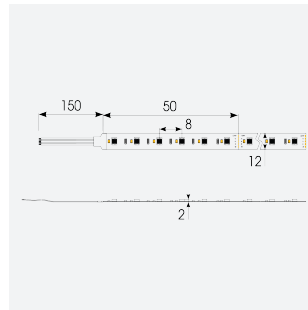

P-Cell PRO LED Strip

P-Cell 24V 20W IP65 RGBW 3000K 10m
Code: P/24/04/65/04/30/S02/01

Category	LED Strip
Application	Hospitality, Residential, Retail
Specification	Architectural

PRODUCT FEATURES

- P-CELL Professional LED strip suitable for high end residential, hospitality, retail and commercial applications
- Elite level LED chip technology with >97 CRI and low SDCM produce the best quality white light
- An extensive range of colour temperature options, IP ratings and power outputs offer the ultimate package of flexibility and versatility, suited for all high end applications
- Large strip pack sizes and multiple connector packs offers great time saving and ease when working on a large scale project
- Super high efficacy ensures peak performance, whilst also remaining economical and energy saving, helping to reduce overall energy consumption for all large scale installations
- High LED density (240 LEDs per metre) provides a uniform output reducing spotting and providing a more seamless output of light compared to traditional LED strips, coupled with a high CRI this ensures suitability for use within professional display and high end retail environments
- Fast fit plug and play connections available
- Joint and connection accessories sold separately
- 240

GENERAL INFORMATION	
Wattage	20W/m
Lumens Delivered	470lm/m
Lm/W	90lm/W
Beam Angle	120
CRI	90
CCT	3000K and RGB
Input	24V
Operating Temp	-20°C - 45°C
SDCM	3
Product Weight without Packaging	0.61 kg

TECHNICAL INFORMATION	
Light Source	LED
IP Rating	IP65
Class Protection	3
Internal / External	Internal / External
Surface / Recessed / Suspended	Ceiling, Recessed, Wall
Lumen Depreciation	L70 50,000h
Warranty (Years)	5
CE Mark	Yes
Height	5 mm
LED Strip LEDs Per Metre	240