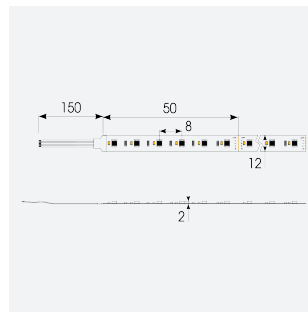

# P-Cell PRO LED Strip

**Application** Hospitality, Residential, Retail

**Specification** Architectural

P-Cell 24V 20W IP65 RGBW 3000K 10m

**Code:** P/24/04/65/04/30/S02/01

- P-CELL Professional LED strip suitable for high end residential, hospitality, retail and commercial applications
- Elite level LED chip technology with >97 CRI and low SDCM produce the best quality white light
- An extensive range of colour temperature options, IP ratings and power outputs offer the ultimate package of flexibility and versatility, suited for all high end applications
- Large strip pack sizes and multiple connector packs offers great time saving and ease when working on a large scale project
- Super high efficacy ensures peak performance, whilst also remaining economical and energy saving, helping to reduce overall energy consumption for all large scale installations
- High LED density (240 LEDs per metre) provides a uniform output reducing spotting and providing a more seamless output of light compared to traditional LED strips, coupled with a high CRI this ensures suitability for use within professional display and high end retail environments
- Fast fit plug and play connections available
- Joint and connection accessories sold separately
- 240

## GENERAL INFORMATION

Wattage	20W/m
Lumens Delivered	470lm/m
Lm/W	90lm/W
Beam Angle	120
CRI	90
CCT	3000K and RGB
Input	24V
Operating Temp	-20°C - 45°C
SDCM	3
Product Weight without Packaging	0.61 kg

## TECHNICAL INFORMATION

Light Source	LED
IP Rating	IP65
Class Protection	3
Internal / External	Internal / External
Surface / Recessed / Suspended	Ceiling, Recessed, Wall
Lumen Depreciation	L70 50,000h
Warranty (Years)	5
CE Mark	Yes
Height	5 mm
LED Strip LEDs Per Metre	240