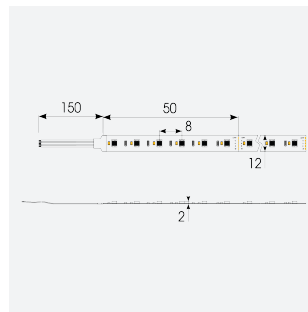

# P-Cell PRO LED Strip

**Application** Hospitality, Residential, Retail

**Specification** Architectural

P-Cell 24V 20W IP65 RGBW 3000K 5m

**Code:** P/24/04/65/04/30/S01/01

- P-CELL Professional LED strip suitable for high end residential, hospitality, retail and commercial applications
- Elite level LED chip technology with >97 CRI and low SDCM produce the best quality white light
- An extensive range of colour temperature options, IP ratings and power outputs offer the ultimate package of flexibility and versatility, suited for all high end applications
- Large strip pack sizes and multiple connector packs offers great time saving and ease when working on a large scale project
- Super high efficacy ensures peak performance, whilst also remaining economical and energy saving, helping to reduce overall energy consumption for all large scale installations
- High LED density (240 LEDs per metre) provides a uniform output reducing spotting and providing a more seamless output of light compared to traditional LED strips, coupled with a high CRI this ensures suitability for use within professional display and high end retail environments
- Fast fit plug and play connections available
- Joint and connection accessories sold separately
- 240

## GENERAL INFORMATION

Wattage	20W/m
Lumens Delivered	470lm/m
Lm/W	90lm/W
Beam Angle	120
CRI	90
CCT	3000K and RGB
Input	24V
Operating Temp	-20°C - 45°C
SDCM	3
Product Weight without Packaging	0.305 kg

## TECHNICAL INFORMATION

Light Source	LED
IP Rating	IP65
Class Protection	3
Internal / External	Internal / External
Surface / Recessed / Suspended	Ceiling, Recessed, Wall
Lumen Depreciation	L70 50,000h
Warranty (Years)	5
CE Mark	Yes
Height	5 mm
LED Strip LEDs Per Metre	240