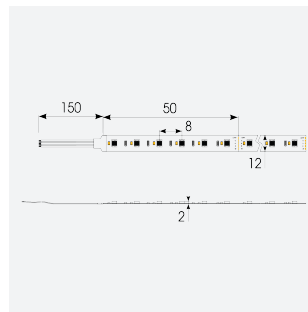

P-Cell PRO LED Strip

P-Cell 24V 20W IP65 RGBW 3000K 5m
Code: P/24/04/65/04/30/S01/01

Category	LED Strip
Application	Hospitality, Residential, Retail
Specification	Architectural

PRODUCT FEATURES

- P-CELL Professional LED strip suitable for high end residential, hospitality, retail and commercial applications
- Elite level LED chip technology with >97 CRI and low SDCM produce the best quality white light
- An extensive range of colour temperature options, IP ratings and power outputs offer the ultimate package of flexibility and versatility, suited for all high end applications
- Large strip pack sizes and multiple connector packs offers great time saving and ease when working on a large scale project
- Super high efficacy ensures peak performance, whilst also remaining economical and energy saving, helping to reduce overall energy consumption for all large scale installations
- High LED density (240 LEDs per metre) provides a uniform output reducing spotting and providing a more seamless output of light compared to traditional LED strips, coupled with a high CRI this ensures suitability for use within professional display and high end retail environments
- Fast fit plug and play connections available
- Joint and connection accessories sold separately
- 240

GENERAL INFORMATION	
Wattage	20W/m
Lumens Delivered	470lm/m
Lm/W	90lm/W
Beam Angle	120
CRI	90
CCT	3000K and RGB
Input	24V
Operating Temp	-20°C - 45°C
SDCM	3
Product Weight without Packaging	0.305 kg

TECHNICAL INFORMATION	
Light Source	LED
IP Rating	IP65
Class Protection	3
Internal / External	Internal / External
Surface / Recessed / Suspended	Ceiling, Recessed, Wall
Lumen Depreciation	L70 50,000h
Warranty (Years)	5
CE Mark	Yes
Height	5 mm
LED Strip LEDs Per Metre	240