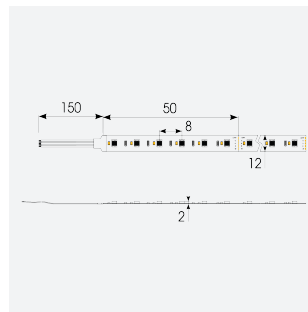

# P-Cell PRO LED Strip

<b>Application</b>	Hospitality, Residential, Retail
<b>Specification</b>	Architectural

P-Cell 24V 20W IP65 RGBW 3000K 5m  
**Code:** P/24/04/65/04/30/S01/01

## PRODUCT FEATURES

- P-CELL Professional LED strip suitable for high end residential, hospitality, retail and commercial applications
- Elite level LED chip technology with >97 CRI and low SDCM produce the best quality white light
- An extensive range of colour temperature options, IP ratings and power outputs offer the ultimate package of flexibility and versatility, suited for all high end applications
- Large strip pack sizes and multiple connector packs offers great time saving and ease when working on a large scale project
- Super high efficacy ensures peak performance, whilst also remaining economical and energy saving, helping to reduce overall energy consumption for all large scale installations
- High LED density (240 LEDs per metre) provides a uniform output reducing spotting and providing a more seamless output of light compared to traditional LED strips, coupled with a high CRI this ensures suitability for use within professional display and high end retail environments
- Fast fit plug and play connections available
- Joint and connection accessories sold separately
- 240

### GENERAL INFORMATION

Wattage	20W/m
Lumens Delivered	470lm/m
Lm/W	90lm/W
Beam Angle	120
CRI	90
CCT	3000K and RGB
Input	24V
Operating Temp	-20°C - 45°C
SDCM	3
Product Weight without Packaging	0.305 kg

### TECHNICAL INFORMATION

Light Source	LED
IP Rating	IP65
Class Protection	3
Internal / External	Internal / External
Surface / Recessed / Suspended	Ceiling, Recessed, Wall
Lumen Depreciation	L70 50,000h
Warranty (Years)	5
CE Mark	Yes
Height	5 mm
LED Strip LEDs Per Metre	240