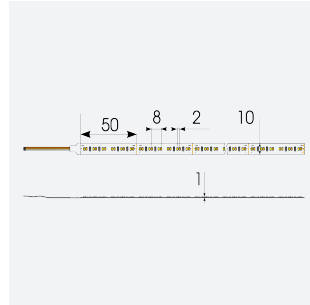

P-Cell PRO LED Strip

P-Cell 24V 14.4W IP65 White 6500K 5m
Code: P/24/04/65/01/65/S01/01

| | |
|---------------|----------------------------------|
| Category | LED Strip |
| Application | Hospitality, Residential, Retail |
| Specification | Architectural |

PRODUCT FEATURES

- P-CELL Professional LED strip suitable for high end residential, hospitality, retail and commercial applications
- Elite level LED chip technology with >97 CRI and low SDCM produce the best quality white light
- An extensive range of colour temperature options, IP ratings and power outputs offer the ultimate package of flexibility and versatility, suited for all high end applications
- Large strip pack sizes and multiple connector packs offers great time saving and ease when working on a large scale project
- Super high efficacy ensures peak performance, whilst also remaining economical and energy saving, helping to reduce overall energy consumption for all large scale installations
- High LED density (240 LEDs per metre) provides a uniform output reducing spotting and providing a more seamless output of light compared to traditional LED strips, coupled with a high CRI this ensures suitability for use within professional display and high end retail environments
- Fast fit plug and play connections available
- Joint and connection accessories sold separately
- 240

| GENERAL INFORMATION | |
|----------------------------------|--------------|
| Wattage | 14.4W/m |
| Lumens Delivered | 1685lm/m |
| Lm/W | 117lm/W |
| Beam Angle | 120 |
| CRI | 97 |
| CCT | 6500K |
| Input | 24V |
| Operating Temp | -20°C - 45°C |
| SDCM | 3 |
| Product Weight without Packaging | 0.27 kg |