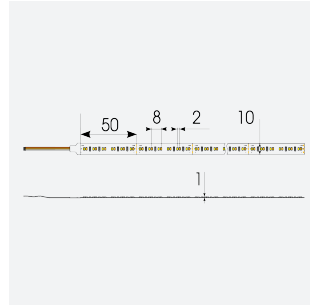

P-Cell PRO LED Strip

P-Cell 24V 14.4W IP65 White 4000K 50m
Code: P/24/04/65/01/40/S05/01

| | |
|---------------|----------------------------------|
| Category | LED Strip |
| Application | Hospitality, Residential, Retail |
| Specification | Architectural |

PRODUCT FEATURES

- P-CELL Professional LED strip suitable for high end residential, hospitality, retail and commercial applications
- Elite level LED chip technology with >97 CRI and low SDCM produce the best quality white light
- An extensive range of colour temperature options, IP ratings and power outputs offer the ultimate package of flexibility and versatility, suited for all high end applications
- Large strip pack sizes and multiple connector packs offers great time saving and ease when working on a large scale project
- Super high efficacy ensures peak performance, whilst also remaining economical and energy saving, helping to reduce overall energy consumption for all large scale installations
- High LED density (240 LEDs per metre) provides a uniform output reducing spotting and providing a more seamless output of light compared to traditional LED strips, coupled with a high CRI this ensures suitability for use within professional display and high end retail environments
- Fast fit plug and play connections available
- Joint and connection accessories sold separately
- 240

| GENERAL INFORMATION | |
|----------------------------------|--------------|
| Wattage | 14.4W/m |
| Lumens Delivered | 1613lm/m |
| Lm/W | 112lm/W |
| Beam Angle | 120 |
| CRI | 97 |
| CCT | 4000K |
| Input | 24V |
| Operating Temp | -20°C - 45°C |
| SDCM | 3 |
| Product Weight without Packaging | 2.7 kg |