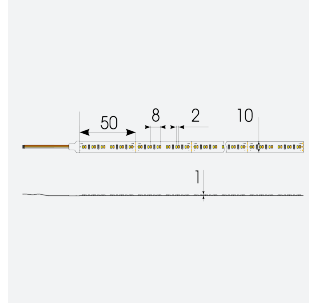

# P-Cell PRO LED Strip

<b>Application</b>	Hospitality, Residential, Retail
<b>Specification</b>	Architectural

P-Cell 24V 14.4W IP65 White 4000K 10m  
**Code: P/24/04/65/01/40/S02/01**

## PRODUCT FEATURES

- P-CELL Professional LED strip suitable for high end residential, hospitality, retail and commercial applications
- Elite level LED chip technology with >97 CRI and low SDCM produce the best quality white light
- An extensive range of colour temperature options, IP ratings and power outputs offer the ultimate package of flexibility and versatility, suited for all high end applications
- Large strip pack sizes and multiple connector packs offers great time saving and ease when working on a large scale project
- Super high efficacy ensures peak performance, whilst also remaining economical and energy saving, helping to reduce overall energy consumption for all large scale installations
- High LED density (240 LEDs per metre) provides a uniform output reducing spotting and providing a more seamless output of light compared to traditional LED strips, coupled with a high CRI this ensures suitability for use within professional display and high end retail environments
- Fast fit plug and play connections available
- Joint and connection accessories sold separately
- 240

### GENERAL INFORMATION

Wattage	14.4W/m
Lumens Delivered	1613lm/m
Lm/W	112lm/W
Beam Angle	120
CRI	97
CCT	4000K
Input	24V
Operating Temp	-20°C - 45°C
SDCM	3
Product Weight without Packaging	0.54 kg