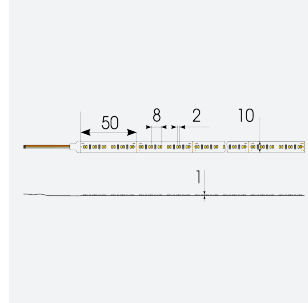

## PRODUCT FEATURES

- P-CELL Professional LED strip suitable for high end residential, hospitality, retail and commercial applications
- Elite level LED chip technology with >97 CRI and low SDCM produce the best quality white light
- An extensive range of colour temperature options, IP ratings and power outputs offer the ultimate package of flexibility and versatility, suited for all high end applications
- Large strip pack sizes and multiple connector packs offers great time saving and ease when working on a large scale project
- Super high efficacy ensures peak performance, whilst also remaining economical and energy saving, helping to reduce overall energy consumption for all large scale installations
- High LED density (240 LEDs per metre) provides a uniform output reducing spotting and providing a more seamless output of light compared to traditional LED strips, coupled with a high CRI this ensures suitability for use within professional display and high end retail environments
- Fast fit plug and play connections available
- Joint and connection accessories sold separately
- 240

### GENERAL INFORMATION

Wattage	14.4W/m
Lumens Delivered	1613lm/m
Lm/W	112lm/W
Beam Angle	120
CRI	97
CCT	4000K
Input	24V
Operating Temp	-20°C - 45°C
SDCM	3
Product Weight without Packaging	0.27 kg