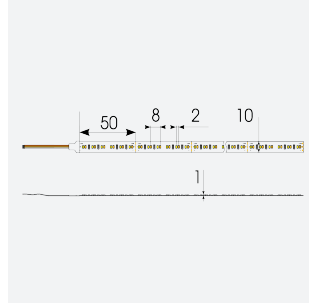

P-Cell PRO LED Strip

Application	Hospitality, Residential, Retail
Specification	Architectural

P-Cell 24V 14.4W IP65 White 3000K 50m
Code: P/24/04/65/01/30/S05/01

PRODUCT FEATURES

- P-CELL Professional LED strip suitable for high end residential, hospitality, retail and commercial applications
- Elite level LED chip technology with >97 CRI and low SDCM produce the best quality white light
- An extensive range of colour temperature options, IP ratings and power outputs offer the ultimate package of flexibility and versatility, suited for all high end applications
- Large strip pack sizes and multiple connector packs offers great time saving and ease when working on a large scale project
- Super high efficacy ensures peak performance, whilst also remaining economical and energy saving, helping to reduce overall energy consumption for all large scale installations
- High LED density (240 LEDs per metre) provides a uniform output reducing spotting and providing a more seamless output of light compared to traditional LED strips, coupled with a high CRI this ensures suitability for use within professional display and high end retail environments
- Fast fit plug and play connections available
- Joint and connection accessories sold separately
- 240

GENERAL INFORMATION

Wattage	14.4W/m
Lumens Delivered	1512lm/m
Lm/W	105lm/W
Beam Angle	120
CRI	97
CCT	3000K
Input	24V
Operating Temp	-20°C - 45°C
SDCM	3
Product Weight without Packaging	2.7 kg

TECHNICAL INFORMATION

Light Source	LED
IP Rating	IP65
Class Protection	3
Internal / External	Internal / External
Surface / Recessed / Suspended	Ceiling, Recessed, Wall
Lumen Depreciation	L70 50,000h
Warranty (Years)	5
CE Mark	Yes
Height	4 mm
LED Strip LEDs Per Metre	240