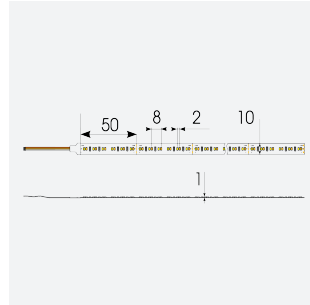

P-Cell PRO LED Strip

P-Cell 24V 14.4W IP65 White 3000K 10m
Code: P/24/04/65/01/30/S02/01

Category	LED Strip
Application	Hospitality, Residential, Retail
Specification	Architectural

PRODUCT FEATURES

- P-CELL Professional LED strip suitable for high end residential, hospitality, retail and commercial applications
- Elite level LED chip technology with >97 CRI and low SDCM produce the best quality white light
- An extensive range of colour temperature options, IP ratings and power outputs offer the ultimate package of flexibility and versatility, suited for all high end applications
- Large strip pack sizes and multiple connector packs offers great time saving and ease when working on a large scale project
- Super high efficacy ensures peak performance, whilst also remaining economical and energy saving, helping to reduce overall energy consumption for all large scale installations
- High LED density (240 LEDs per metre) provides a uniform output reducing spotting and providing a more seamless output of light compared to traditional LED strips, coupled with a high CRI this ensures suitability for use within professional display and high end retail environments
- Fast fit plug and play connections available
- Joint and connection accessories sold separately
- 240

GENERAL INFORMATION	
Wattage	14.4W/m
Lumens Delivered	1512lm/m
Lm/W	105lm/W
Beam Angle	120
CRI	97
CCT	3000K
Input	24V
Operating Temp	-20°C - 45°C
SDCM	3
Product Weight without Packaging	0.54 kg

TECHNICAL INFORMATION	
Light Source	LED
IP Rating	IP65
Class Protection	3
Internal / External	Internal / External
Surface / Recessed / Suspended	Ceiling, Recessed, Wall
Lumen Depreciation	L70 50,000h
Warranty (Years)	5
CE Mark	Yes
Height	4.5 mm
LED Strip LEDs Per Metre	240