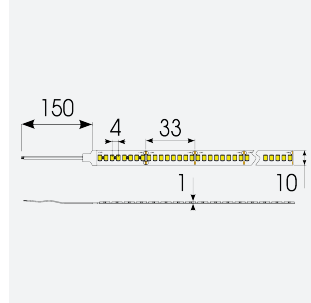

# P-Cell PRO LED Strip

P-Cell 24V 14.4W IP65 White 3000K 5m  
**Code: P/24/04/65/01/30/S01/01**

Category	LED Strip
Application	Hospitality, Residential, Retail
Specification	Architectural

## PRODUCT FEATURES

- P-CELL Professional LED strip suitable for high end residential, hospitality, retail and commercial applications
- Elite level LED chip technology with >97 CRI and low SDCM produce the best quality white light
- An extensive range of colour temperature options, IP ratings and power outputs offer the ultimate package of flexibility and versatility, suited for all high end applications
- Large strip pack sizes and multiple connector packs offers great time saving and ease when working on a large scale project
- Super high efficacy ensures peak performance, whilst also remaining economical and energy saving, helping to reduce overall energy consumption for all large scale installations
- High LED density (240 LEDs per metre) provides a uniform output reducing spotting and providing a more seamless output of light compared to traditional LED strips, coupled with a high CRI this ensures suitability for use within professional display and high end retail environments
- Fast fit plug and play connections available
- Joint and connection accessories sold separately
- 240

GENERAL INFORMATION	
Wattage	14.4W/m
Lumens Delivered	1512lm/m
Lm/W	105lm/W
Beam Angle	120
CRI	97
CCT	3000K
Input	24V
Operating Temp	-20°C - 45°C
SDCM	3
Product Weight without Packaging	0.27 kg

TECHNICAL INFORMATION	
Light Source	LED
IP Rating	IP65
Class Protection	3
Internal / External	Internal / External
Surface / Recessed / Suspended	Ceiling, Recessed, Wall
Lumen Depreciation	L70 50,000h
Warranty (Years)	5
CE Mark	Yes
Height	4.5 mm
LED Strip LEDs Per Metre	240