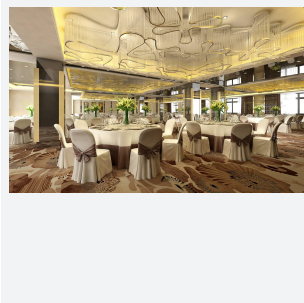

## PRODUCT FEATURES

- P-CELL Professional LED strip suitable for high end residential, hospitality, retail and commercial applications
- Elite level LED chip technology with >97 CRI and low SDCM produce the best quality white light
- An extensive range of colour temperature options, IP ratings and power outputs offer the ultimate package of flexibility and versatility, suited for all high end applications
- Large strip pack sizes and multiple connector packs offers great time saving and ease when working on a large scale project
- Super high efficacy ensures peak performance, whilst also remaining economical and energy saving, helping to reduce overall energy consumption for all large scale installations
- High LED density (240 LEDs per metre) provides a uniform output reducing spotting and providing a more seamless output of light compared to traditional LED strips, coupled with a high CRI this ensures suitability for use within professional display and high end retail environments
- Fast fit plug and play connections available
- Joint and connection accessories sold separately
- 240