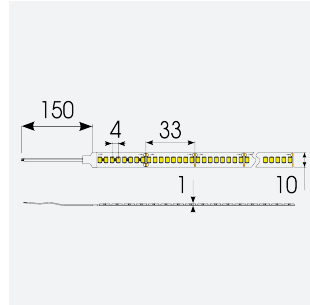

# P-Cell PRO LED Strip

P-Cell 24V 14.4W IP65 White 2200K 5m  
**Code: P/24/04/65/01/22/S01/01**

Category	LED Strip
Application	Hospitality, Residential, Retail
Specification	Architectural

## PRODUCT FEATURES

- P-CELL Professional LED strip suitable for high end residential, hospitality, retail and commercial applications
- Elite level LED chip technology with >97 CRI and low SDCM produce the best quality white light
- An extensive range of colour temperature options, IP ratings and power outputs offer the ultimate package of flexibility and versatility, suited for all high end applications
- Large strip pack sizes and multiple connector packs offers great time saving and ease when working on a large scale project
- Super high efficacy ensures peak performance, whilst also remaining economical and energy saving, helping to reduce overall energy consumption for all large scale installations
- High LED density (240 LEDs per metre) provides a uniform output reducing spotting and providing a more seamless output of light compared to traditional LED strips, coupled with a high CRI this ensures suitability for use within professional display and high end retail environments
- Fast fit plug and play connections available
- Joint and connection accessories sold separately
- 240

GENERAL INFORMATION	
Wattage	14.4W/m
Lumens Delivered	1290lm/m
Lm/W	90lm/W
Beam Angle	120
CRI	97
CCT	2200K
Input	24V
Operating Temp	-20°C - 45°C
SDCM	3
Product Weight without Packaging	0.27 kg

TECHNICAL INFORMATION	
Light Source	LED
IP Rating	IP65
Class Protection	3
Internal / External	Internal / External
Surface / Recessed / Suspended	Ceiling, Recessed, Wall
Lumen Depreciation	L70 50,000h
Warranty (Years)	5
CE Mark	Yes
Height	4.5 mm
LED Strip LEDs Per Metre	240