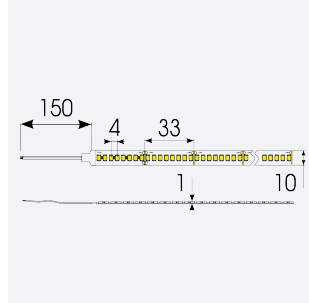

# P-Cell PRO LED Strip

<b>Application</b>	Hospitality, Residential, Retail
<b>Specification</b>	Architectural

P-Cell 24V 14.4W IP65 White 2200K 5m  
**Code: P/24/04/65/01/22/S01/01**

## PRODUCT FEATURES

- P-CELL Professional LED strip suitable for high end residential, hospitality, retail and commercial applications
- Elite level LED chip technology with >97 CRI and low SDCM produce the best quality white light
- An extensive range of colour temperature options, IP ratings and power outputs offer the ultimate package of flexibility and versatility, suited for all high end applications
- Large strip pack sizes and multiple connector packs offers great time saving and ease when working on a large scale project
- Super high efficacy ensures peak performance, whilst also remaining economical and energy saving, helping to reduce overall energy consumption for all large scale installations
- High LED density (240 LEDs per metre) provides a uniform output reducing spotting and providing a more seamless output of light compared to traditional LED strips, coupled with a high CRI this ensures suitability for use within professional display and high end retail environments
- Fast fit plug and play connections available
- Joint and connection accessories sold separately
- 240

### GENERAL INFORMATION

Wattage	14.4W/m
Lumens Delivered	1290lm/m
Lm/W	90lm/W
Beam Angle	120
CRI	97
CCT	2200K
Input	24V
Operating Temp	-20°C - 45°C
SDCM	3
Product Weight without Packaging	0.27 kg

### TECHNICAL INFORMATION

Light Source	LED
IP Rating	IP65
Class Protection	3
Internal / External	Internal / External
Surface / Recessed / Suspended	Ceiling, Recessed, Wall
Lumen Depreciation	L70 50,000h
Warranty (Years)	5
CE Mark	Yes
Height	4 mm
LED Strip LEDs Per Metre	240