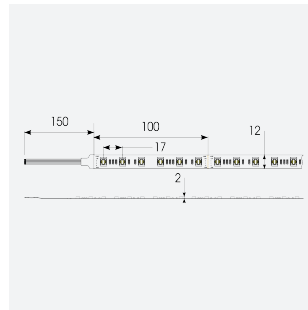

P-Cell PRO LED Strip

P-Cell 24V 18W IP20 RGBTW 50m
Code: P/24/04/20/05/00/S05/01

Category	LED Strip
Application	Hospitality, Residential, Retail
Specification	Architectural

PRODUCT FEATURES

- P-CELL Professional LED strip suitable for high end residential, hospitality, retail and commercial applications
- Elite level LED chip technology with >97 CRI and low SDCM produce the best quality white light
- An extensive range of colour temperature options, IP ratings and power outputs offer the ultimate package of flexibility and versatility, suited for all high end applications
- Large strip pack sizes and multiple connector packs offers great time saving and ease when working on a large scale project
- Super high efficacy ensures peak performance, whilst also remaining economical and energy saving, helping to reduce overall energy consumption for all large scale installations
- High LED density (240 LEDs per metre) provides a uniform output reducing spotting and providing a more seamless output of light compared to traditional LED strips, coupled with a high CRI this ensures suitability for use within professional display and high end retail environments
- Fast fit plug and play connections available
- Joint and connection accessories sold separately
- 60

GENERAL INFORMATION	
Wattage	18W/m
Lumens Delivered	290lm/m
Lm/W	80lm/W
Beam Angle	120
CRI	90
CCT	2700-6500K and RGB
Input	24V
Operating Temp	-20°C - 45°C
SDCM	3
Product Weight without Packaging	1.05 kg

TECHNICAL INFORMATION	
Light Source	LED
IP Rating	IP20
Class Protection	3
Internal / External	Internal
Surface / Recessed / Suspended	Ceiling, Recessed, Wall
Lumen Depreciation	L70 50,000h
Warranty (Years)	5
CE Mark	Yes
Height	2.2 mm
LED Strip LEDs Per Metre	60