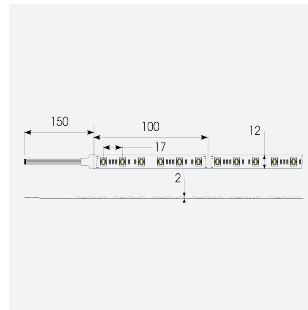

# P-Cell PRO LED Strip

P-Cell 24V 18W IP20 RGBTW 10m  
Code: P/24/04/20/05/00/S02/01

Category	LED Strip
Application	Hospitality, Residential, Retail
Specification	Architectural

## PRODUCT FEATURES

- P-CELL Professional LED strip suitable for high end residential, hospitality, retail and commercial applications
- Elite level LED chip technology with >97 CRI and low SDCM produce the best quality white light
- An extensive range of colour temperature options, IP ratings and power outputs offer the ultimate package of flexibility and versatility, suited for all high end applications
- Large strip pack sizes and multiple connector packs offers great time saving and ease when working on a large scale project
- Super high efficacy ensures peak performance, whilst also remaining economical and energy saving, helping to reduce overall energy consumption for all large scale installations
- High LED density (240 LEDs per metre) provides a uniform output reducing spotting and providing a more seamless output of light compared to traditional LED strips, coupled with a high CRI this ensures suitability for use within professional display and high end retail environments
- Fast fit plug and play connections available
- Joint and connection accessories sold separately
- 60

GENERAL INFORMATION	
Wattage	18W/m
Lumens Delivered	290lm/m
Lm/W	80lm/W
Beam Angle	120
CRI	90
CCT	2700-6500K and RGB
Input	24V
Operating Temp	-20°C - 45°C
SDCM	3
Product Weight without Packaging	0.21 kg

TECHNICAL INFORMATION	
Light Source	LED
IP Rating	IP20
Class Protection	3
Internal / External	Internal
Surface / Recessed / Suspended	Ceiling, Recessed, Wall
Lumen Depreciation	L70 50,000h
Warranty (Years)	5
CE Mark	Yes
Height	2.2 mm
LED Strip LEDs Per Metre	60