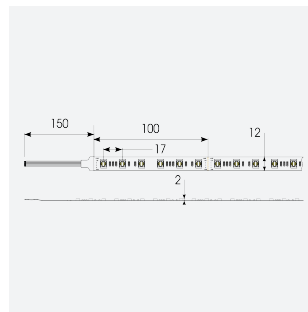

P-Cell PRO LED Strip

Application	Hospitality, Residential, Retail
Specification	Architectural

P-Cell 24V 18W IP20 RGBTW 10m
Code: P/24/04/20/05/00/S02/01

- P-CELL Professional LED strip suitable for high end residential, hospitality, retail and commercial applications
- Elite level LED chip technology with >97 CRI and low SDCM produce the best quality white light
- An extensive range of colour temperature options, IP ratings and power outputs offer the ultimate package of flexibility and versatility, suited for all high end applications
- Large strip pack sizes and multiple connector packs offers great time saving and ease when working on a large scale project
- Super high efficacy ensures peak performance, whilst also remaining economical and energy saving, helping to reduce overall energy consumption for all large scale installations
- High LED density (240 LEDs per metre) provides a uniform output reducing spotting and providing a more seamless output of light compared to traditional LED strips, coupled with a high CRI this ensures suitability for use within professional display and high end retail environments
- Fast fit plug and play connections available
- Joint and connection accessories sold separately
- 60

GENERAL INFORMATION	
Wattage	18W/m
Lumens Delivered	290lm/m
Lm/W	80lm/W
Beam Angle	120
CRI	90
CCT	2700-6500K and RGB
Input	24V
Operating Temp	-20°C - 45°C
SDCM	3
Product Weight without Packaging	0.21 kg

TECHNICAL INFORMATION	
Light Source	LED
IP Rating	IP20
Class Protection	3
Internal / External	Internal
Surface / Recessed / Suspended	Ceiling, Recessed, Wall
Lumen Depreciation	L70 50,000h
Warranty (Years)	5
CE Mark	Yes
Height	2.2 mm
LED Strip LEDs Per Metre	60