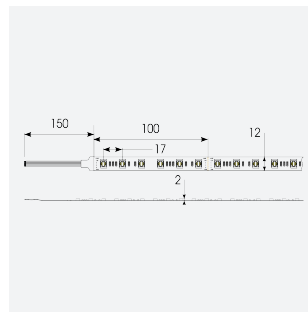

P-Cell PRO LED Strip

Application	Hospitality, Residential, Retail
Specification	Architectural

P-Cell 24V 18W IP20 RGBTW 5m

Code: P/24/04/20/05/00/S01/01

- P-CELL Professional LED strip suitable for high end residential, hospitality, retail and commercial applications
- Elite level LED chip technology with >97 CRI and low SDCM produce the best quality white light
- An extensive range of colour temperature options, IP ratings and power outputs offer the ultimate package of flexibility and versatility, suited for all high end applications
- Large strip pack sizes and multiple connector packs offers great time saving and ease when working on a large scale project
- Super high efficacy ensures peak performance, whilst also remaining economical and energy saving, helping to reduce overall energy consumption for all large scale installations
- High LED density (240 LEDs per metre) provides a uniform output reducing spotting and providing a more seamless output of light compared to traditional LED strips, coupled with a high CRI this ensures suitability for use within professional display and high end retail environments
- Fast fit plug and play connections available
- Joint and connection accessories sold separately
- 60

GENERAL INFORMATION

Wattage	18W/m
Lumens Delivered	290lm/m
Lm/W	80lm/W
Beam Angle	120
CRI	90
CCT	2700-6500K and RGB
Input	24V
Operating Temp	-20°C - 45°C
SDCM	3
Product Weight without Packaging	0.105 kg

TECHNICAL INFORMATION

Light Source	LED
IP Rating	IP20
Class Protection	3
Internal / External	Internal
Surface / Recessed / Suspended	Ceiling, Recessed, Wall
Lumen Depreciation	L70 50,000h
Warranty (Years)	5
CE Mark	Yes
Height	2.2 mm
LED Strip LEDs Per Metre	60