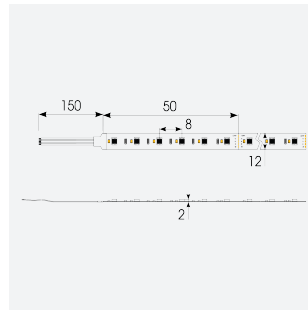

# P-Cell PRO LED Strip

**Application** Hospitality, Residential, Retail

**Specification** Architectural

P-Cell 24V 20W IP20 RGBW 6500K 10m

**Code:** P/24/04/20/04/65/S02/01

- P-CELL Professional LED strip suitable for high end residential, hospitality, retail and commercial applications
- Elite level LED chip technology with >97 CRI and low SDCM produce the best quality white light
- An extensive range of colour temperature options, IP ratings and power outputs offer the ultimate package of flexibility and versatility, suited for all high end applications
- Large strip pack sizes and multiple connector packs offers great time saving and ease when working on a large scale project
- Super high efficacy ensures peak performance, whilst also remaining economical and energy saving, helping to reduce overall energy consumption for all large scale installations
- High LED density (240 LEDs per metre) provides a uniform output reducing spotting and providing a more seamless output of light compared to traditional LED strips, coupled with a high CRI this ensures suitability for use within professional display and high end retail environments
- Fast fit plug and play connections available
- Joint and connection accessories sold separately
- 240

## GENERAL INFORMATION

Wattage	20W/m
Lumens Delivered	480lm/m
Lm/W	95lm/W
Beam Angle	120
CRI	90
CCT	6500K and RGB
Input	24V
Operating Temp	-20°C - 45°C
SDCM	3
Product Weight without Packaging	0.21 kg

## TECHNICAL INFORMATION

Light Source	LED
IP Rating	IP20
Class Protection	3
Internal / External	Internal
Surface / Recessed / Suspended	Ceiling, Recessed, Wall
Lumen Depreciation	L70 50,000h
Warranty (Years)	5
CE Mark	Yes
Height	1.6 mm
LED Strip LEDs Per Metre	240