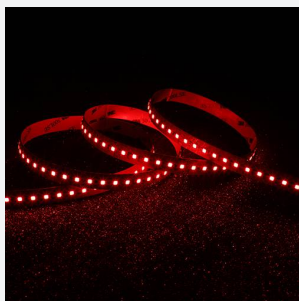

# P-Cell PRO LED Strip

**Application** Hospitality, Residential, Retail

**Specification** Architectural

P-Cell 24V 20W IP20 RGBW 6500K 10m

**Code:** P/24/04/20/04/65/S02/01

- P-CELL Professional LED strip suitable for high end residential, hospitality, retail and commercial applications
- Elite level LED chip technology with >97 CRI and low SDCM produce the best quality white light
- An extensive range of colour temperature options, IP ratings and power outputs offer the ultimate package of flexibility and versatility, suited for all high end applications
- Large strip pack sizes and multiple connector packs offers great time saving and ease when working on a large scale project
- Super high efficacy ensures peak performance, whilst also remaining economical and energy saving, helping to reduce overall energy consumption for all large scale installations
- High LED density (240 LEDs per metre) provides a uniform output reducing spotting and providing a more seamless output of light compared to traditional LED strips, coupled with a high CRI this ensures suitability for use within professional display and high end retail environments
- Fast fit plug and play connections available
- Joint and connection accessories sold separately
- 240

## GENERAL INFORMATION

Wattage	20W/m
Lumens Delivered	480lm/m
Lm/W	95lm/W
Beam Angle	120
CRI	90
CCT	6500K and RGB
Input	24V
Operating Temp	-20°C - 45°C
SDCM	3
Product Weight without Packaging	0.21 kg