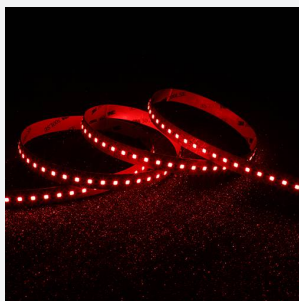

P-Cell PRO LED Strip

P-Cell 24V 20W IP20 RGBW 6500K 10m
Code: P/24/04/20/04/65/S02/01

Category	LED Strip
Application	Hospitality, Residential, Retail
Specification	Architectural

PRODUCT FEATURES

- P-CELL Professional LED strip suitable for high end residential, hospitality, retail and commercial applications
- Elite level LED chip technology with >97 CRI and low SDCM produce the best quality white light
- An extensive range of colour temperature options, IP ratings and power outputs offer the ultimate package of flexibility and versatility, suited for all high end applications
- Large strip pack sizes and multiple connector packs offers great time saving and ease when working on a large scale project
- Super high efficacy ensures peak performance, whilst also remaining economical and energy saving, helping to reduce overall energy consumption for all large scale installations
- High LED density (240 LEDs per metre) provides a uniform output reducing spotting and providing a more seamless output of light compared to traditional LED strips, coupled with a high CRI this ensures suitability for use within professional display and high end retail environments
- Fast fit plug and play connections available
- Joint and connection accessories sold separately
- 240

GENERAL INFORMATION	
Wattage	20W/m
Lumens Delivered	480lm/m
Lm/W	95lm/W
Beam Angle	120
CRI	90
CCT	6500K and RGB
Input	24V
Operating Temp	-20°C - 45°C
SDCM	3
Product Weight without Packaging	0.21 kg

TECHNICAL INFORMATION	
Light Source	LED
IP Rating	IP20
Class Protection	3
Internal / External	Internal
Surface / Recessed / Suspended	Ceiling, Recessed, Wall
Lumen Depreciation	L70 50,000h
Warranty (Years)	5
CE Mark	Yes
Height	1.6 mm
LED Strip LEDs Per Metre	240