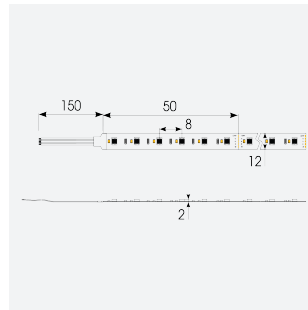

P-Cell PRO LED Strip

P-Cell 24V 20W IP20 RGBW 6500K 10m
Code: P/24/04/20/04/65/S02/01

Category	LED Strip
Application	Hospitality, Residential, Retail
Specification	Architectural

PRODUCT FEATURES

- P-CELL Professional LED strip suitable for high end residential, hospitality, retail and commercial applications
- Elite level LED chip technology with >97 CRI and low SDCM produce the best quality white light
- An extensive range of colour temperature options, IP ratings and power outputs offer the ultimate package of flexibility and versatility, suited for all high end applications
- Large strip pack sizes and multiple connector packs offers great time saving and ease when working on a large scale project
- Super high efficacy ensures peak performance, whilst also remaining economical and energy saving, helping to reduce overall energy consumption for all large scale installations
- High LED density (240 LEDs per metre) provides a uniform output reducing spotting and providing a more seamless output of light compared to traditional LED strips, coupled with a high CRI this ensures suitability for use within professional display and high end retail environments
- Fast fit plug and play connections available
- Joint and connection accessories sold separately
- 240

GENERAL INFORMATION	
Wattage	20W/m
Lumens Delivered	480lm/m
Lm/W	95lm/W
Beam Angle	120
CRI	90
CCT	6500K and RGB
Input	24V
Operating Temp	-20°C - 45°C
SDCM	3
Product Weight without Packaging	0.21 kg

TECHNICAL INFORMATION	
Light Source	LED
IP Rating	IP20
Class Protection	3
Internal / External	Internal
Surface / Recessed / Suspended	Ceiling, Recessed, Wall
Lumen Depreciation	L70 50,000h
Warranty (Years)	5
CE Mark	Yes
Height	1.6 mm
LED Strip LEDs Per Metre	240