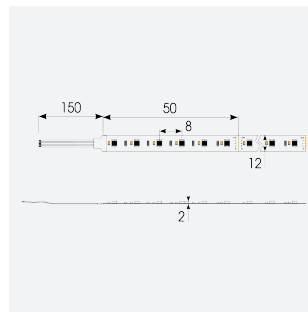

P-Cell PRO LED Strip

Application	Hospitality, Residential, Retail
Specification	Architectural

P-Cell 24V 20W IP20 RGBW 6500K 5m
Code: P/24/04/20/04/65/S01/01

- P-CELL Professional LED strip suitable for high end residential, hospitality, retail and commercial applications
- Elite level LED chip technology with >97 CRI and low SDCM produce the best quality white light
- An extensive range of colour temperature options, IP ratings and power outputs offer the ultimate package of flexibility and versatility, suited for all high end applications
- Large strip pack sizes and multiple connector packs offers great time saving and ease when working on a large scale project
- Super high efficacy ensures peak performance, whilst also remaining economical and energy saving, helping to reduce overall energy consumption for all large scale installations
- High LED density (240 LEDs per metre) provides a uniform output reducing spotting and providing a more seamless output of light compared to traditional LED strips, coupled with a high CRI this ensures suitability for use within professional display and high end retail environments
- Fast fit plug and play connections available
- Joint and connection accessories sold separately
- 240

GENERAL INFORMATION	
Wattage	20W/m
Lumens Delivered	480lm/m
Lm/W	95lm/W
Beam Angle	120
CRI	90
CCT	6500K and RGB
Input	24V
Operating Temp	-20°C - 45°C
SDCM	3
Product Weight without Packaging	0.105 kg

TECHNICAL INFORMATION	
Light Source	LED
IP Rating	IP20
Class Protection	3
Internal / External	Internal
Surface / Recessed / Suspended	Ceiling, Recessed, Wall
Lumen Depreciation	L70 50,000h
Warranty (Years)	5
CE Mark	Yes
Height	1.6 mm
LED Strip LEDs Per Metre	240