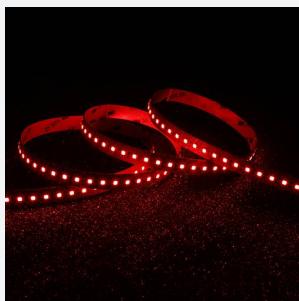

P-Cell PRO LED Strip

Application	Hospitality, Residential, Retail
Specification	Architectural

P-Cell 24V 20W IP20 RGBW 6500K 5m
Code: P/24/04/20/04/65/S01/01

- P-CELL Professional LED strip suitable for high end residential, hospitality, retail and commercial applications
- Elite level LED chip technology with >97 CRI and low SDCM produce the best quality white light
- An extensive range of colour temperature options, IP ratings and power outputs offer the ultimate package of flexibility and versatility, suited for all high end applications
- Large strip pack sizes and multiple connector packs offers great time saving and ease when working on a large scale project
- Super high efficacy ensures peak performance, whilst also remaining economical and energy saving, helping to reduce overall energy consumption for all large scale installations
- High LED density (240 LEDs per metre) provides a uniform output reducing spotting and providing a more seamless output of light compared to traditional LED strips, coupled with a high CRI this ensures suitability for use within professional display and high end retail environments
- Fast fit plug and play connections available
- Joint and connection accessories sold separately
- 240

GENERAL INFORMATION	
Wattage	20W/m
Lumens Delivered	480lm/m
Lm/W	95lm/W
Beam Angle	120
CRI	90
CCT	6500K and RGB
Input	24V
Operating Temp	-20°C - 45°C
SDCM	3
Product Weight without Packaging	0.105 kg

TECHNICAL INFORMATION	
Light Source	LED
IP Rating	IP20
Class Protection	3
Internal / External	Internal
Surface / Recessed / Suspended	Ceiling, Recessed, Wall
Lumen Depreciation	L70 50,000h
Warranty (Years)	5
CE Mark	Yes
Height	1.6 mm
LED Strip LEDs Per Metre	240