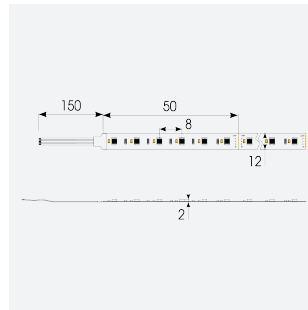

P-Cell PRO LED Strip

Application	Hospitality, Residential, Retail
Specification	Architectural

P-Cell 24V 20W IP20 RGBW 4000K 50m
Code: P/24/04/20/04/40/S05/01

PRODUCT FEATURES

- P-CELL Professional LED strip suitable for high end residential, hospitality, retail and commercial applications
- Elite level LED chip technology with >97 CRI and low SDCM produce the best quality white light
- An extensive range of colour temperature options, IP ratings and power outputs offer the ultimate package of flexibility and versatility, suited for all high end applications
- Large strip pack sizes and multiple connector packs offers great time saving and ease when working on a large scale project
- Super high efficacy ensures peak performance, whilst also remaining economical and energy saving, helping to reduce overall energy consumption for all large scale installations
- High LED density (240 LEDs per metre) provides a uniform output reducing spotting and providing a more seamless output of light compared to traditional LED strips, coupled with a high CRI this ensures suitability for use within professional display and high end retail environments
- Fast fit plug and play connections available
- Joint and connection accessories sold separately
- 240

GENERAL INFORMATION

Wattage	20W/m
Lumens Delivered	480lm/m
Lm/W	95lm/W
Beam Angle	120
CRI	90
CCT	4000K and RGB
Input	24V
Operating Temp	-20°C - 45°C
SDCM	3
Product Weight without Packaging	1.05 kg

TECHNICAL INFORMATION

Light Source	LED
IP Rating	IP20
Class Protection	3
Internal / External	Internal
Surface / Recessed / Suspended	Ceiling, Recessed, Wall
Lumen Depreciation	L70 50,000h
Warranty (Years)	5
CE Mark	Yes
Height	2 mm
LED Strip LEDs Per Metre	240