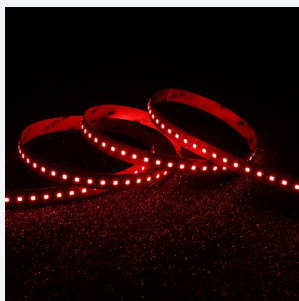

P-Cell PRO LED Strip

Application	Hospitality, Residential, Retail
Specification	Architectural

P-Cell 24V 20W IP20 RGBW 4000K 50m
Code: P/24/04/20/04/40/S05/01

PRODUCT FEATURES

- P-CELL Professional LED strip suitable for high end residential, hospitality, retail and commercial applications
- Elite level LED chip technology with >97 CRI and low SDCM produce the best quality white light
- An extensive range of colour temperature options, IP ratings and power outputs offer the ultimate package of flexibility and versatility, suited for all high end applications
- Large strip pack sizes and multiple connector packs offers great time saving and ease when working on a large scale project
- Super high efficacy ensures peak performance, whilst also remaining economical and energy saving, helping to reduce overall energy consumption for all large scale installations
- High LED density (240 LEDs per metre) provides a uniform output reducing spotting and providing a more seamless output of light compared to traditional LED strips, coupled with a high CRI this ensures suitability for use within professional display and high end retail environments
- Fast fit plug and play connections available
- Joint and connection accessories sold separately
- 240

GENERAL INFORMATION

Wattage	20W/m
Lumens Delivered	480lm/m
Lm/W	95lm/W
Beam Angle	120
CRI	90
CCT	4000K and RGB
Input	24V
Operating Temp	-20°C - 45°C
SDCM	3
Product Weight without Packaging	1.05 kg

TECHNICAL INFORMATION