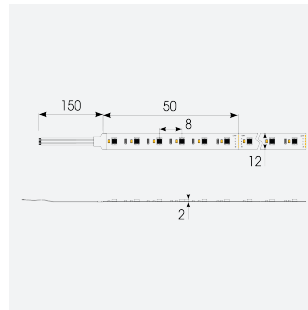

# P-Cell PRO LED Strip

P-Cell 24V 20W IP20 RGBW 4000K 50m  
**Code: P/24/04/20/04/40/S05/01**

Category	LED Strip
Application	Hospitality, Residential, Retail
Specification	Architectural

## PRODUCT FEATURES

- P-CELL Professional LED strip suitable for high end residential, hospitality, retail and commercial applications
- Elite level LED chip technology with >97 CRI and low SDCM produce the best quality white light
- An extensive range of colour temperature options, IP ratings and power outputs offer the ultimate package of flexibility and versatility, suited for all high end applications
- Large strip pack sizes and multiple connector packs offers great time saving and ease when working on a large scale project
- Super high efficacy ensures peak performance, whilst also remaining economical and energy saving, helping to reduce overall energy consumption for all large scale installations
- High LED density (240 LEDs per metre) provides a uniform output reducing spotting and providing a more seamless output of light compared to traditional LED strips, coupled with a high CRI this ensures suitability for use within professional display and high end retail environments
- Fast fit plug and play connections available
- Joint and connection accessories sold separately
- 240

GENERAL INFORMATION	
Wattage	20W/m
Lumens Delivered	480lm/m
Lm/W	95lm/W
Beam Angle	120
CRI	90
CCT	4000K and RGB
Input	24V
Operating Temp	-20°C - 45°C
SDCM	3
Product Weight without Packaging	1.05 kg

TECHNICAL INFORMATION	
Light Source	LED
IP Rating	IP20
Class Protection	3
Internal / External	Internal
Surface / Recessed / Suspended	Ceiling, Recessed, Wall
Lumen Depreciation	L70 50,000h
Warranty (Years)	5
CE Mark	Yes
Height	1.6 mm
LED Strip LEDs Per Metre	240