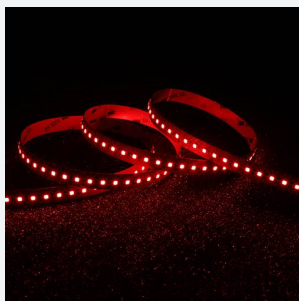

# P-Cell PRO LED Strip

**Application** Hospitality, Residential, Retail

**Specification** Architectural

P-Cell 24V 20W IP20 RGBW 4000K 10m

**Code:** P/24/04/20/04/40/S02/01

- P-CELL Professional LED strip suitable for high end residential, hospitality, retail and commercial applications
- Elite level LED chip technology with >97 CRI and low SDCM produce the best quality white light
- An extensive range of colour temperature options, IP ratings and power outputs offer the ultimate package of flexibility and versatility, suited for all high end applications
- Large strip pack sizes and multiple connector packs offers great time saving and ease when working on a large scale project
- Super high efficacy ensures peak performance, whilst also remaining economical and energy saving, helping to reduce overall energy consumption for all large scale installations
- High LED density (240 LEDs per metre) provides a uniform output reducing spotting and providing a more seamless output of light compared to traditional LED strips, coupled with a high CRI this ensures suitability for use within professional display and high end retail environments
- Fast fit plug and play connections available
- Joint and connection accessories sold separately
- 240

## GENERAL INFORMATION

Wattage	20W/m
Lumens Delivered	480lm/m
Lm/W	95lm/W
Beam Angle	120
CRI	90
CCT	4000K and RGB
Input	24V
Operating Temp	-20°C - 45°C
SDCM	3
Product Weight without Packaging	0.21 kg