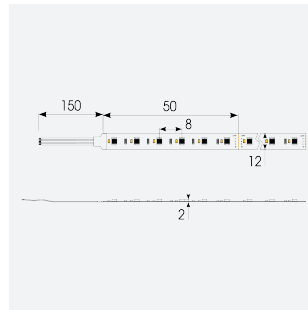

# P-Cell PRO LED Strip

**Application** Hospitality, Residential, Retail

**Specification** Architectural

P-Cell 24V 20W IP20 RGBW 4000K 10m

**Code:** P/24/04/20/04/40/S02/01

- P-CELL Professional LED strip suitable for high end residential, hospitality, retail and commercial applications
- Elite level LED chip technology with >97 CRI and low SDCM produce the best quality white light
- An extensive range of colour temperature options, IP ratings and power outputs offer the ultimate package of flexibility and versatility, suited for all high end applications
- Large strip pack sizes and multiple connector packs offers great time saving and ease when working on a large scale project
- Super high efficacy ensures peak performance, whilst also remaining economical and energy saving, helping to reduce overall energy consumption for all large scale installations
- High LED density (240 LEDs per metre) provides a uniform output reducing spotting and providing a more seamless output of light compared to traditional LED strips, coupled with a high CRI this ensures suitability for use within professional display and high end retail environments
- Fast fit plug and play connections available
- Joint and connection accessories sold separately
- 240

## GENERAL INFORMATION

Wattage	20W/m
Lumens Delivered	480lm/m
Lm/W	95lm/W
Beam Angle	120
CRI	90
CCT	4000K and RGB
Input	24V
Operating Temp	-20°C - 45°C
SDCM	3
Product Weight without Packaging	0.21 kg

## TECHNICAL INFORMATION

Light Source	LED
IP Rating	IP20
Class Protection	3
Internal / External	Internal
Surface / Recessed / Suspended	Ceiling, Recessed, Wall
Lumen Depreciation	L70 50,000h
Warranty (Years)	5
CE Mark	Yes
Height	1.6 mm
LED Strip LEDs Per Metre	240