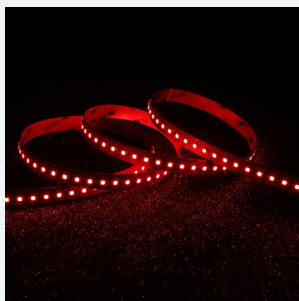

# P-Cell PRO LED Strip

<b>Application</b>	Hospitality, Residential, Retail
<b>Specification</b>	Architectural

P-Cell 24V 20W IP20 RGBW 4000K 10m  
**Code:** P/24/04/20/04/40/S02/01

## PRODUCT FEATURES

- P-CELL Professional LED strip suitable for high end residential, hospitality, retail and commercial applications
- Elite level LED chip technology with >97 CRI and low SDCM produce the best quality white light
- An extensive range of colour temperature options, IP ratings and power outputs offer the ultimate package of flexibility and versatility, suited for all high end applications
- Large strip pack sizes and multiple connector packs offers great time saving and ease when working on a large scale project
- Super high efficacy ensures peak performance, whilst also remaining economical and energy saving, helping to reduce overall energy consumption for all large scale installations
- High LED density (240 LEDs per metre) provides a uniform output reducing spotting and providing a more seamless output of light compared to traditional LED strips, coupled with a high CRI this ensures suitability for use within professional display and high end retail environments
- Fast fit plug and play connections available
- Joint and connection accessories sold separately
- 240

### GENERAL INFORMATION

Wattage	20W/m
Lumens Delivered	480lm/m
Lm/W	95lm/W
Beam Angle	120
CRI	90
CCT	4000K and RGB
Input	24V
Operating Temp	-20°C - 45°C
SDCM	3
Product Weight without Packaging	0.21 kg