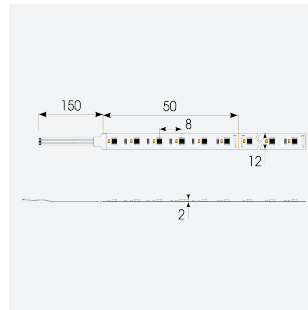

# P-Cell PRO LED Strip

<b>Application</b>	Hospitality, Residential, Retail
<b>Specification</b>	Architectural

P-Cell 24V 20W IP20 RGBW 4000K 10m  
**Code:** P/24/04/20/04/40/S02/01

## PRODUCT FEATURES

- P-CELL Professional LED strip suitable for high end residential, hospitality, retail and commercial applications
- Elite level LED chip technology with >97 CRI and low SDCM produce the best quality white light
- An extensive range of colour temperature options, IP ratings and power outputs offer the ultimate package of flexibility and versatility, suited for all high end applications
- Large strip pack sizes and multiple connector packs offers great time saving and ease when working on a large scale project
- Super high efficacy ensures peak performance, whilst also remaining economical and energy saving, helping to reduce overall energy consumption for all large scale installations
- High LED density (240 LEDs per metre) provides a uniform output reducing spotting and providing a more seamless output of light compared to traditional LED strips, coupled with a high CRI this ensures suitability for use within professional display and high end retail environments
- Fast fit plug and play connections available
- Joint and connection accessories sold separately
- 240

### GENERAL INFORMATION

Wattage	20W/m
Lumens Delivered	480lm/m
Lm/W	95lm/W
Beam Angle	120
CRI	90
CCT	4000K and RGB
Input	24V
Operating Temp	-20°C - 45°C
SDCM	3
Product Weight without Packaging	0.21 kg

### TECHNICAL INFORMATION

Light Source	LED
IP Rating	IP20
Class Protection	3
Internal / External	Internal
Surface / Recessed / Suspended	Ceiling, Recessed, Wall
Lumen Depreciation	L70 50,000h
Warranty (Years)	5
CE Mark	Yes
Height	2 mm
LED Strip LEDs Per Metre	240